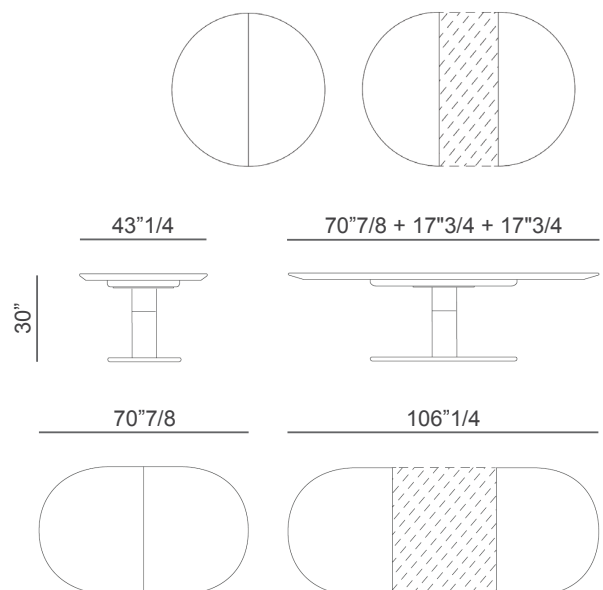

Diva

Design: Alexander Lorenz

Description

The Diva collection is composed by extendable tables and a storage unit, characterized by the vigorous presence of oak wood, which tones down in the delicate design. Made in Italy.

Dimensions

Round Top

50"3/8W x 50"3/8D x 30"H
Extends to 70"W (50"3/8 + 19"5/8)

Elliptical Top

70"7/8W x 43"1/4D x 30"H Extends to 106"1/4W
(70"7/8 + 17"3/4 + 17"3/4)

Finishes and materials

Top: Wood

Base: Wood and Metal.