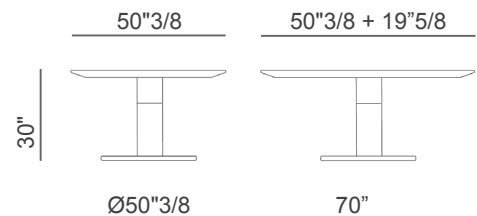

Dimensions

Round Top

50"3/8W x 50"3/8D x 30"H
Extends to 70"W (50"3/8 + 19"5/8)

Elliptical Top

70"7/8W x 43"1/4D x 30"H Extends to 106"1/4W
(70"7/8 + 17"3/4 + 17"3/4)

Finishes and materials

Top: Wood

Base: Wood and Metal.