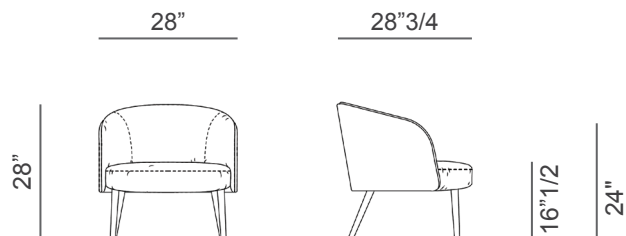

Lèna

Design: Gabriele e Oscar Buratti

Description

Lena lounge chair has legs in solid ash wood and back and seat padded with fire retardant polyurethane foam. The backrest groove allows you to combine different fabrics and leathers for both the inside and the outside of the seat. Made in Italy.

Dimensions

28"W x 28"3/4D x 28"H
Seat height: 16"1/2
Armrest height: 24"

Finishes and materials

Legs: Ash wood.

Cover: Fabric, eco-leather or leather.