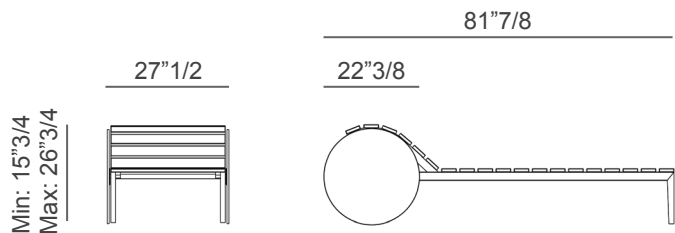

### *Description*

Suno lounge distinguishes itself by the large HPL wheels with a 22<sup>3</sup>/<sub>8</sub> diameter. With a structure in Iroko wood slats, accompanied by a polyurethane foam padded mattress, Suno's backrest is adjustable at different inclinations. Outdoor covers as per collection. Made in Italy.

### *Dimensions*

81<sup>7</sup>/<sub>8</sub>W x 27<sup>1</sup>/<sub>2</sub>D x 15<sup>3</sup>/<sub>4</sub>minH  
Max Height: 26<sup>3</sup>/<sub>4</sub>  
Wheels: Ø22<sup>3</sup>/<sub>8</sub>