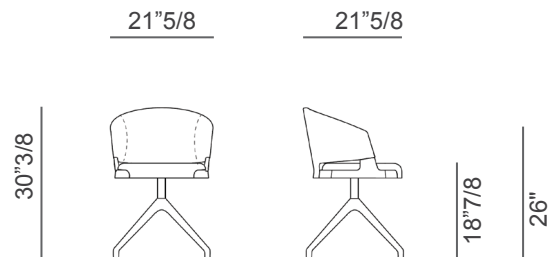

Velis

Design: Mario Ferrarini

Description

Tub armchair padded in fire retardant polyurethane foam with four-star swivel central base in embossed black painted aluminum. Detail of the armrest in ash wood. Finishes and covers as per collection. Made in Italy.

Dimensions

21"5/8W x 21"5/8D x 30"3/8H

Seat height: 18"7/8

Armrest height: 26"

Finishes and materials

Swivel base: Black embossed lacquered metal.

Structure: Ash wood

Cover: Fabric, eco-leather or leather.