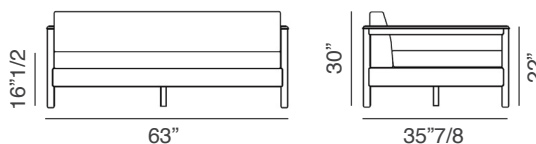

Dimensions

Two seater

63"W x 35"7/8D x 30"H

2 optional cushions:

25"5/8 x 17"3/4 (each one)

Three seater

89"3/4W x 35"7/8D x 30"H

3 optional cushions:

25"5/8 x 17"3/4 (each one)

SH: 16"1/2 | **AH:** 22"

Two seater sofa

2 extra back cushions

Three seater sofa

3 extra back cushions

(For more specifications, please refer to "Finishes & Materials")