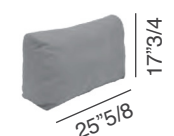

Dimensions

Two seater

63"W x 35"7/8D x 30"H

2 optional cushions:

25"5/8 x 17"3/4 (each one)

Three seater

89"3/4W x 35"7/8D x 30"H

3 optional cushions:

25"5/8 x 17"3/4 (each one)

SH: 16"1/2 | **AH:** 22"

Two seater sofa

2 extra back cushions

Three seater sofa

3 extra back cushions

(For more specifications, please refer to "Finishes & Materials")