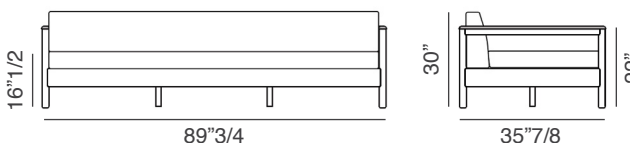

Dimensions

Two seater

63"W x 35"7/8D x 30"H

2 optional cushions:

25"5/8 x 17"3/4 (each one)

Three seater

89"3/4W x 35"7/8D x 30"H

3 optional cushions:

25"5/8 x 17"3/4 (each one)

SH: 16"1/2 | **AH:** 22"

Two seater sofa

2 extra back cushions

Three seater sofa

3 extra back cushions

(For more specifications, please refer to "Finishes & Materials")