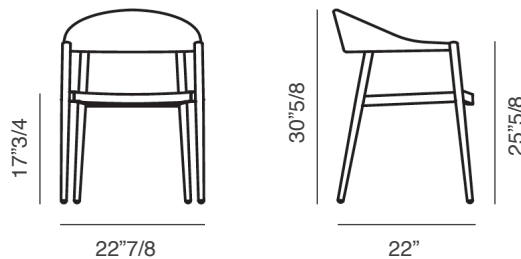

Clever

Design: R & D

Description

Armchair with structure in powder coated aluminum. Seat made in textilene and back in synthetic cord. Offered with or without seat cushion. Also, an optional back cushion is available. Made in Italy.

Dimensions

22"7/8W x 22"D x 30"5/8H

Seat height: 17"3/4

Armrest height: 25"5/8

(For more specifications, please refer to "Finishes & Materials")