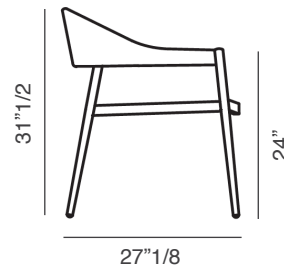

Clever

Design: R & D

Description

Armchair with structure in powder coated aluminum. Seat made in textilene and back in synthetic cord. Offered with or without seat cushion. Also, an optional back cushion is available. Made in Italy.

Dimensions

26"W x 27"1/8D x 31"1/2H

Seat height: 15"3/4

Armrest height: 24"

(For more specifications, please refer to "Finishes & Materials")