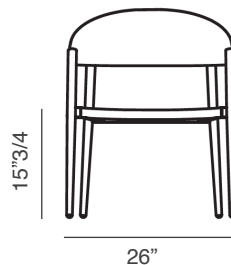

Clever

Design: R & D

Description

Armchair with structure in powder coated aluminum. Seat made in textilene and back in synthetic cord. Offered with or without seat cushion. Also, an optional back cushion is available. Made in Italy.

Dimensions

26"W x 27"1/8D x 31"1/2H

Seat height: 15"3/4

Armrest height: 24"

(For more specifications, please refer to "Finishes & Materials")