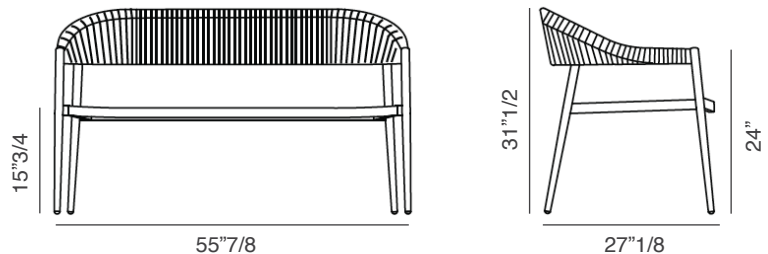

Clever

Design: R & D

Description

Bench with structure in powder coated aluminum. The refined seat comes in PVC technical fabric, called VAR#TEX and the back in synthetic cord.

Offered with or without seat cushion. Also, a removable back cushion with waterproof acrylic cover is available as an optional. Made in Italy.

Dimensions

55"7/8W x 27"1/8D x 31"1/2H

Seat height: 15"3/4

Armrest height: 24"

(For more specifications, please refer to "Finishes & Materials")