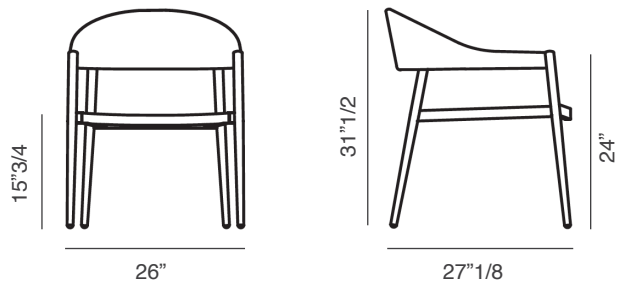

### *Description*

Lounge chair with structure in powder coated aluminum. Seat and back in VAR#TEX (PVC based material). Offered with or without seat cushion. Made in Italy.

### *Dimensions*

26"W x 27"1/8D x 31"1/2H

**Seat height:** 15"3/4

**Armrest height:** 24"

*(For more specifications, please refer to "Finishes & Materials")*