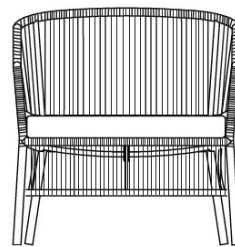

Cricket

Design: Anki Gneib

Description

Lounge chair with powder coated aluminum structure, covered with a hand weaving. The weaving rope is a synthetic fiber suitable for all outdoor environments. Structure is resistant to weather and UV light.

Seat cushion is padded with Dryfeel® foam for outdoors and it has a removable cover. Upholstery is available in different categories of outdoor fabrics. Also, the version with back cushion is available. Made in Italy.

Dimensions

29"1/8W x 30"3/8D x 29"1/8H
Seat height: 17"3/8

Finishes and materials

Combinations:

- A) White aluminum with White rope.
- B) Grey aluminum with Hemp rope.
- C) Dark Brown aluminum with Dark Brown rope.

Cushion: C.O.M. Fabric, Fabric Cat. B/C/D/E.

29"1/8

29"1/8

30"3/8

17"3/8

(For more specifications, please refer to "Finishes & Materials")