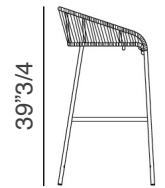

Seat cushion padded with Dryfeel® foam for outdoors and it has a removable cover. Upholstery is available in different categories of outdoor fabrics. Made in Italy.

Dimensions

Counter stool

21"1/4W x 21"1/4D x 34"1/4H
Seat height: 25"5/8

Bar stool

21"1/4W x 21"5/8D x 39"3/4H
Seat height: 31"

Counter stool

21"1/4

34"1/4

25"5/8

21"1/4

Bar stool

21"1/4

39"3/4

31"

21"5/8

Finishes and materials

Combinations:

- A) White aluminum with White rope.
- B) Grey aluminum with Hemp rope.
- C) Dark Brown aluminum with Dark Brown rope.

Cushion: C.O.M. Fabric, Fabric Cat. B/C/D/E.