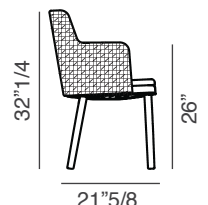

Emma

Design: Monica Armani

Description

Multifunctional outdoor chair with seat covered in fabric. Legs can be in aluminum or iroko wood, while the backrest is made of an aluminum frame covered with weaving synthetic cord. Also available in the armrest version. Made in Italy.

Dimensions

Chair:

18"7/8W x 20"7/8D x 32"1/4H

SH: 18"1/8

Armchair:

22"3/8W x 21"5/8D x 32"1/4H

SH: 18"1/8 | AH: 26"

Armchair

(For more specifications, please refer to "Finishes & Materials")