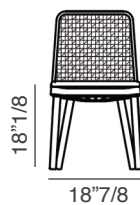

Dimensions

Chair:

18"7/8W x 20"7/8D x 32"1/4H

SH: 18"1/8

Armchair:

22"3/8W x 21"5/8D x 32"1/4H

SH: 18"1/8 | AH: 26"

Chair