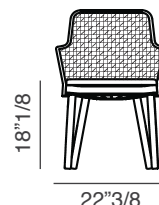

Emma

Design: Monica Armani

Description

Multifunctional outdoor chair with seat covered in fabric. Legs can be in aluminum or iroko wood, while the backrest is made of an aluminum frame covered with weaving synthetic cord. Also available in the armrest version. Made in Italy.

Dimensions

Chair:

18"7/8W x 20"7/8D x 32"1/4H

SH: 18"1/8

Armchair:

22"3/8W x 21"5/8D x 32"1/4H

SH: 18"1/8 | AH: 26"

Armchair

(For more specifications, please refer to "Finishes & Materials")