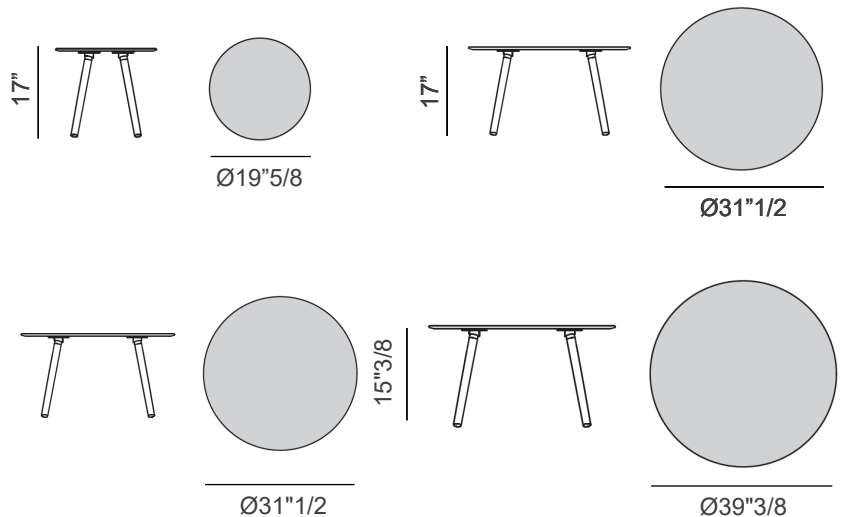

Emma

Design: Monica Armani

Description

Side table In aluminum or wood legs.
Top available in Hpl or Ceramic.
Made in Italy.

Dimensions

- A) $\text{Ø}19\frac{5}{8}$ x 17"H
- B) $\text{Ø}31\frac{1}{2}$ x 15"3/8H
- C) $\text{Ø}31\frac{1}{2}$ x 17"H
- D) $\text{Ø}39\frac{3}{8}$ x 15"3/8H

Top thickness: 1/2"

Finishes and materials

Legs: Bronze or White, Silk Grey, Grey, Dark Brown or Black aluminum or Iroko wood.
Top: Hpl or Bush-hammered Ceramic.