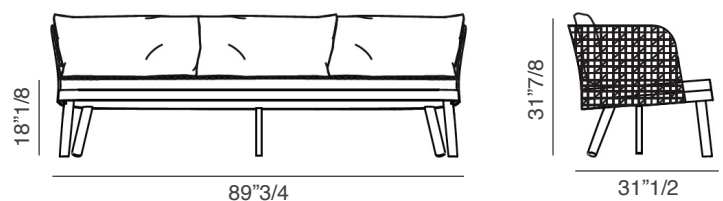

Dimensions

Two seater sofa: 61"7/8W x 28"3/4D x 31"7/8H
Seat height: 18"1/8
2 back cushions - 25"5/8 x 17"3/4

Three seater sofa: 89"3/4W x 31"1/2D x 31"7/8H
Seat height: 18"1/8
3 back cushions - 25"5/8 x 17"3/4

Two seater sofa

Three seater sofa

(For more specifications, please refer to "Finishes & Materials")