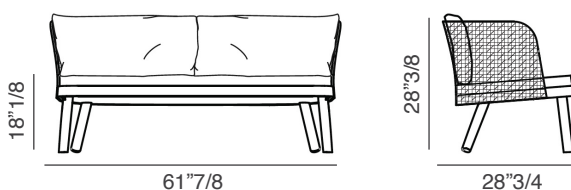

Emma

Design: Monica Armani

Description

Sofa with legs available in iroko wood or aluminum. Seat upholstered with fabric and outdoor Dryfeel foam. Back with aluminum frame, hand-woven and powder coated. Seat and back cushions are included. Made in Italy.

Dimensions

Two seater sofa: 61"7/8W x 28"3/4D x 31"7/8H
Seat height: 18"1/8
2 back cushions - 25"5/8 x 17"3/4

Three seater sofa: 89"3/4W x 31"1/2D x 31"7/8H
Seat height: 18"1/8
3 back cushions - 25"5/8 x 17"3/4

Two seater sofa

Three seater sofa

(For more specifications, please refer to "Finishes & Materials")