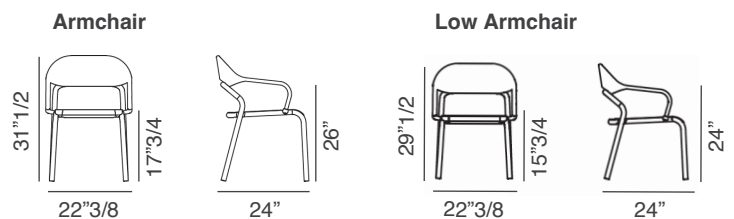

Noss

Design: Edoardo Gherardi

Description

Armchair with aluminum tube frame and seat in powder-coated aluminum. Hand woven back with synthetic fiber rope (polypropylene) Light or Brown Line. Version with seat cushion with Dryfeel foam padding is available. Made in Italy.

Dimensions

Armchair: 22³/₈W x 24"D x 31¹/₂H
Seat height: 17³/₄ / **Armrest height:** 26"
Seat height with cushion: 18¹/₈

Low armchair: 22³/₈W x 24"D x 29¹/₂H
Seat height: 15³/₄ / **Armrest height:** 24"
Seat height with cushion: 16¹/₄