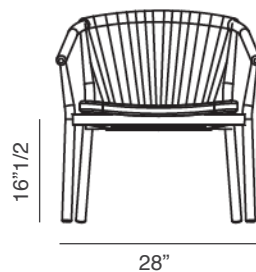

### *Description*

Lounge chair with structure in powder coated aluminum, resistant to weather and UV light. Seat in VAR#TEX (technical PVC mesh) and back in synthetic rope VAR#TEX.

Versions with seat and back cushions padded with Dryfeel foam for outdoors with removable cover are available. Made in Italy.

### *Dimensions*

28"W x 30"D x 30"5/8H

**Seat height:** 16"1/2

**Armrest height:** 23"5/8

*(For more specifications, please refer to "Finishes & Materials")*