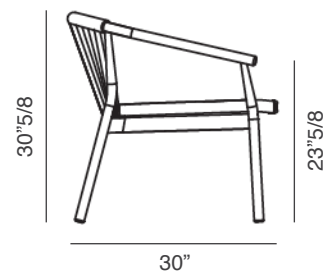

### *Description*

Lounge chair with structure in powder coated aluminum, resistant to weather and UV light. Seat in VAR#TEX (technical PVC mesh) and back in synthetic rope VAR#TEX.

Versions with seat and back cushions padded with Dryfeel foam for outdoors with removable cover are available. Made in Italy.

### *Dimensions*

28"W x 30"D x 30"5/8H

**Seat height:** 16"1/2

**Armrest height:** 23"5/8

*(For more specifications, please refer to "Finishes & Materials")*