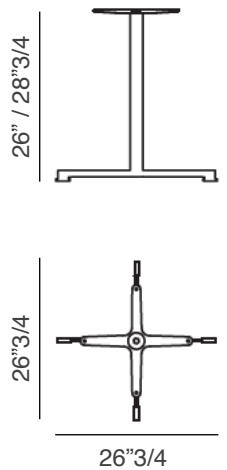

Summer Set

Dimensions

Base

26"3/4W x 26"3/4D x 26"H
26"3/4W x 26"3/4D x 28"3/4H

Top

Round

A) Ø27"1/2
B) Ø31"1/2
C) Ø35"3/8

Square with rounded corners

D) 27"1/2 x 27"1/2
E) 31"1/2 x 31"1/2

Rectangular

H) 27"1/2 x 19"5/8

Square

F) 27"1/2 x 27"1/2
G) 31"1/2 x 31"1/2

BASE

TOP

Round

Ø27"1/2 / Ø31"1/2 / Ø35"3/8

Square

27"1/2 / 31"1/2

Square with rounded corners

27"1/2 / 31"1/2

Rectangular

27"1/2

19"5/8