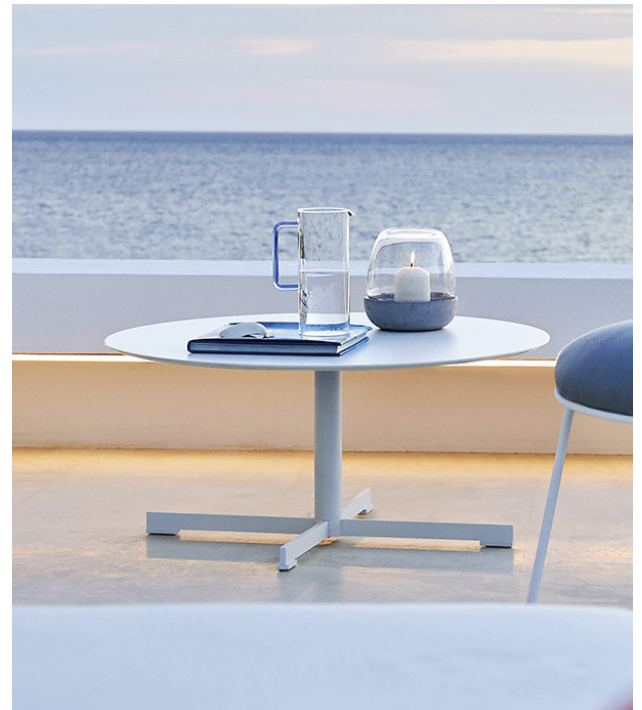

Summer Set

Design: Christophe Pille

Description

Coffee table with powder coated steel base with C5M protective treatment, which makes it suitable for marine and pool areas. Top in HPL or Ceramic.

Made in Italy.

Finishes and materials

Base: Bronze, White, Silk Grey, Grey, Dark Brown or Black powder coated steel.

Top: HPL or Bush-hammered Ceramic.

(For more specifications, please refer to "Finishes & Materials")

Summer Set

Dimensions

Base

26"3/4W x 26"3/4D x 17"H
26"3/4W x 26"3/4D x 14"1/8H

Top

Round
Ø27"1/2
Ø31"1/2
Ø35"3/8

Square with rounded corners

27"1/2 x 27"1/2
31"1/2 x 31"1/2

Square

27"1/2 x 27"1/2
31"1/2 x 31"1/2

BASE

Base 1

Base 2

TOP

Round

Square

Square with rounded corners