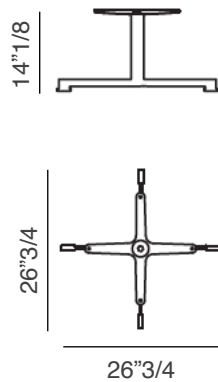

Dimensions

Base

26"3/4W x 26"3/4D x 17"H
26"3/4W x 26"3/4D x 14"1/8H

Top

Round
Ø27"1/2
Ø31"1/2
Ø35"3/8

Square with rounded corners

27"1/2 x 27"1/2
31"1/2 x 31"1/2

Square

27"1/2 x 27"1/2
31"1/2 x 31"1/2

BASE

Base 1

Base 2

TOP

Round

Square

Square with rounded corners