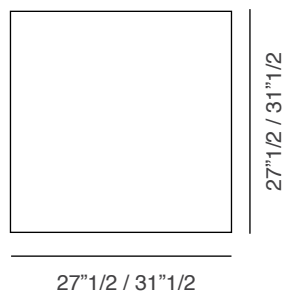

Dimensions

Base

26"3/4W x 26"3/4D x 17"H
26"3/4W x 26"3/4D x 14"1/8H

Top

Round
Ø27"1/2
Ø31"1/2
Ø35"3/8

Square with rounded corners

27"1/2 x 27"1/2
31"1/2 x 31"1/2

Square

27"1/2 x 27"1/2
31"1/2 x 31"1/2

BASE

Base 1

Base 2

TOP

Round

Square

Square with rounded corners