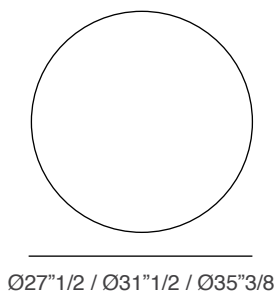

Dimensions

Base

26"3/4W x 26"3/4D x 17"H
26"3/4W x 26"3/4D x 14"1/8H

Top

Round
Ø27"1/2
Ø31"1/2
Ø35"3/8

Square with rounded corners

27"1/2 x 27"1/2
31"1/2 x 31"1/2

Square

27"1/2 x 27"1/2
31"1/2 x 31"1/2

BASE

Base 1

Base 2

TOP

Round

Square

Square with rounded corners