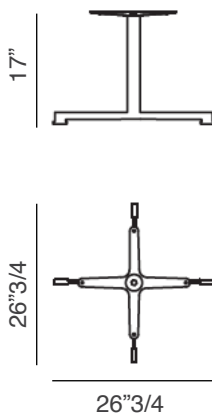

Dimensions

Base

26"3/4W x 26"3/4D x 17"H
26"3/4W x 26"3/4D x 14"1/8H

Top

Round
Ø27"1/2
Ø31"1/2
Ø35"3/8

Square with rounded corners

27"1/2 x 27"1/2
31"1/2 x 31"1/2

Square

27"1/2 x 27"1/2
31"1/2 x 31"1/2

BASE

Base 1

Base 2

TOP

Round

Square

Square with rounded corners