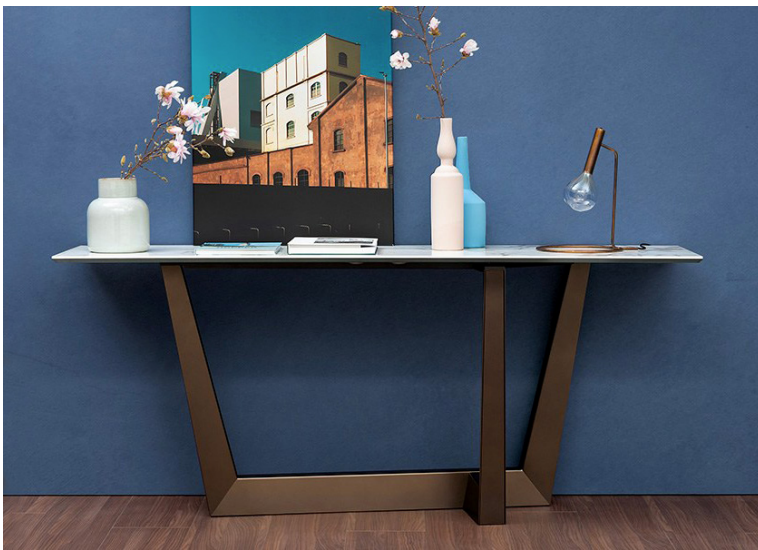

Art

Design: Gino Carollo

Description

Console with metal base: lacquered or with metal finish. The base is characterized by an insert, in the same finishes available for the base and top (no matt white lacquered).

Top available in solid wood, wood with natural edges or ceramic. Finishes as per collection. Made in Italy.

Art

Dimensions

A) 63"W x 19"5/8"D x 29"1/2"H

B) 70"7/8"W x 19"5/8"D x 29"1/2"H

C) 78"3/4"W x 19"5/8"D x 29"1/2"H

D) 98"3/8"W x 19"5/8"D x 29"1/2"H

Top thickness:

5/8" ceramic | 1"5/8 wood with natural edges