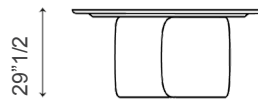

Round I

Ø63"