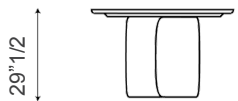

### Dimensions

#### Shaped top

- A) 70"7/8W x 39"3/8D x 29"1/2H
- B) 78"3/4W x 42"1/2D x 29"1/2H
- C) 98"3/8W x 44"D x 29"1/2H
- D) 110"1/4W x 45"1/4D x 29"1/2H
- E) 118"1/8W x 47"1/4D x 29"1/2H
- F) 118"1/8W x 55"1/8D x 29"1/2H

#### Round top

- G) Ø47"1/4W x 29"1/2H
- H) Ø55"1/8W x 29"1/2H
- I) Ø63"W x 29"1/2H
- J) Ø70"7/8W x 29"1/2H

Shaped A

Shaped B

Shaped C

Shaped D

## Mellow

---

Shaped E

Shaped F

Round G

Ø47"1/4

Round H

Ø55"1/8