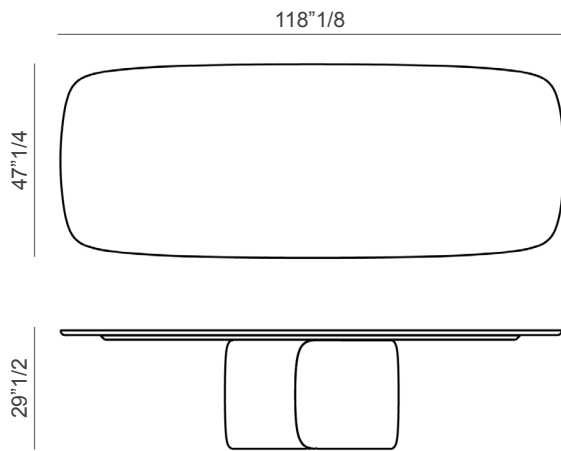

### Dimensions

#### Shaped top

- A) 70"7/8W x 39"3/8D x 29"1/2H
- B) 78"3/4W x 42"1/2D x 29"1/2H
- C) 98"3/8W x 44"D x 29"1/2H
- D) 110"1/4W x 45"1/4D x 29"1/2H
- E) 118"1/8W x 47"1/4D x 29"1/2H
- F) 118"1/8W x 55"1/8D x 29"1/2H

#### Round top

- G) Ø47"1/4W x 29"1/2H
- H) Ø55"1/8W x 29"1/2H
- I) Ø63"W x 29"1/2H
- J) Ø70"7/8W x 29"1/2H

Shaped A

Shaped B

Shaped C

Shaped D

## Mellow

---

Shaped E

Shaped F

Round G

Ø47"1/4

Round H

Ø55"1/8