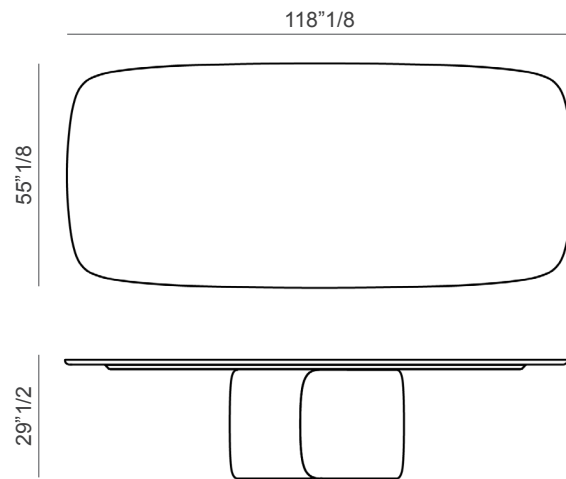

### Dimensions

#### Shaped top

- A) 70"7/8W x 39"3/8D x 29"1/2H
- B) 78"3/4W x 42"1/2D x 29"1/2H
- C) 98"3/8W x 44"D x 29"1/2H
- D) 110"1/4W x 45"1/4D x 29"1/2H
- E) 118"1/8W x 47"1/4D x 29"1/2H
- F) 118"1/8W x 55"1/8D x 29"1/2H

#### Round top

- G) Ø47"1/4W x 29"1/2H
- H) Ø55"1/8W x 29"1/2H
- I) Ø63"W x 29"1/2H
- J) Ø70"7/8W x 29"1/2H

Shaped A

Shaped B

Shaped C

Shaped D

## Mellow

---

Shaped E

Shaped F

Round G

Ø47"1/4

Round H

Ø55"1/8