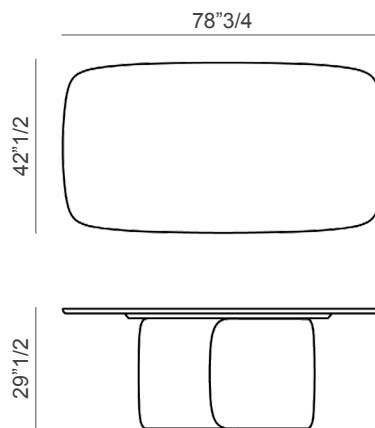

### Dimensions

#### Shaped top

- A) 70"7/8W x 39"3/8D x 29"1/2H
- B) 78"3/4W x 42"1/2D x 29"1/2H
- C) 98"3/8W x 44"D x 29"1/2H
- D) 110"1/4W x 45"1/4D x 29"1/2H
- E) 118"1/8W x 47"1/4D x 29"1/2H
- F) 118"1/8W x 55"1/8D x 29"1/2H

#### Round top

- G) Ø47"1/4W x 29"1/2H
- H) Ø55"1/8W x 29"1/2H
- I) Ø63"W x 29"1/2H
- J) Ø70"7/8W x 29"1/2H

Shaped A

Shaped B

Shaped C

Shaped D

Round I

Ø63"

Round J

Ø70"7/8