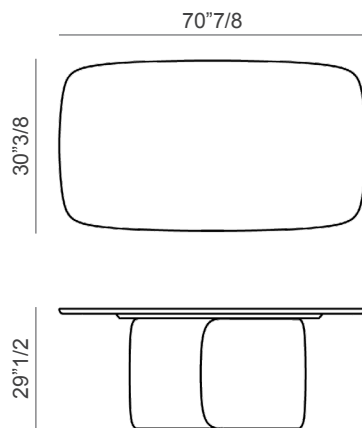

### Dimensions

#### Shaped top

- A) 70"7/8W x 39"3/8D x 29"1/2H
- B) 78"3/4W x 42"1/2D x 29"1/2H
- C) 98"3/8W x 44"D x 29"1/2H
- D) 110"1/4W x 45"1/4D x 29"1/2H
- E) 118"1/8W x 47"1/4D x 29"1/2H
- F) 118"1/8W x 55"1/8D x 29"1/2H

#### Round top

- G) Ø47"1/4W x 29"1/2H
- H) Ø55"1/8W x 29"1/2H
- I) Ø63"W x 29"1/2H
- J) Ø70"7/8W x 29"1/2H

Shaped A

Shaped B

Shaped C

Shaped D

Round I

Ø63"

Round J

Ø70"7/8