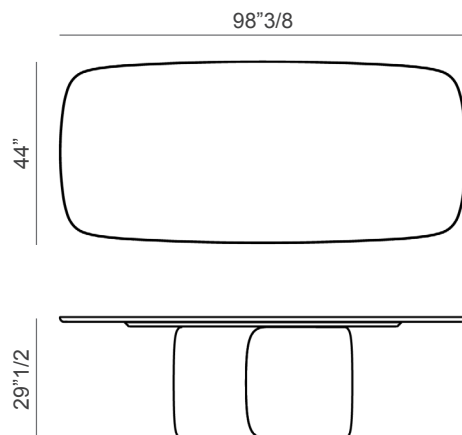

### Dimensions

#### Shaped top

- A) 70"7/8W x 39"3/8D x 29"1/2H
- B) 78"3/4W x 42"1/2D x 29"1/2H
- C) 98"3/8W x 44"D x 29"1/2H
- D) 110"1/4W x 45"1/4D x 29"1/2H
- E) 118"1/8W x 47"1/4D x 29"1/2H
- F) 118"1/8W x 55"1/8D x 29"1/2H

#### Round top

- G) Ø47"1/4W x 29"1/2H
- H) Ø55"1/8W x 29"1/2H
- I) Ø63"W x 29"1/2H
- J) Ø70"7/8W x 29"1/2H

Shaped A

Shaped B

Shaped C

Shaped D

## Mellow

---

Shaped E

Shaped F

Round G

Ø47"1/4

Round H

Ø55"1/8