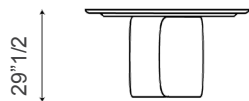

### Dimensions

#### Shaped top

- A) 70"7/8W x 39"3/8D x 29"1/2H
- B) 78"3/4W x 42"1/2D x 29"1/2H
- C) 98"3/8W x 44"D x 29"1/2H
- D) 110"1/4W x 45"1/4D x 29"1/2H
- E) 118"1/8W x 47"1/4D x 29"1/2H
- F) 118"1/8W x 55"1/8D x 29"1/2H

#### Round top

- G) Ø47"1/4W x 29"1/2H
- H) Ø55"1/8W x 29"1/2H
- I) Ø63"W x 29"1/2H
- J) Ø70"7/8W x 29"1/2H

Shaped A

Shaped B

Shaped C

Shaped D

## Mellow

---

Shaped E

Shaped F

Round G

Ø47"1/4

Round H

Ø55"1/8