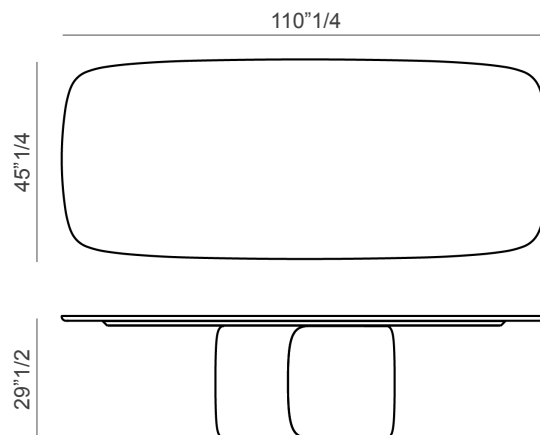

### Dimensions

#### Shaped top

- A) 70"7/8W x 39"3/8D x 29"1/2H
- B) 78"3/4W x 42"1/2D x 29"1/2H
- C) 98"3/8W x 44"D x 29"1/2H
- D) 110"1/4W x 45"1/4D x 29"1/2H
- E) 118"1/8W x 47"1/4D x 29"1/2H
- F) 118"1/8W x 55"1/8D x 29"1/2H

#### Round top

- G) Ø47"1/4W x 29"1/2H
- H) Ø55"1/8W x 29"1/2H
- I) Ø63"W x 29"1/2H
- J) Ø70"7/8W x 29"1/2H

Shaped A

Shaped B

Shaped C

Shaped D

## Mellow

---

Shaped E

Shaped F

Round G

Ø47"1/4

Round H

Ø55"1/8