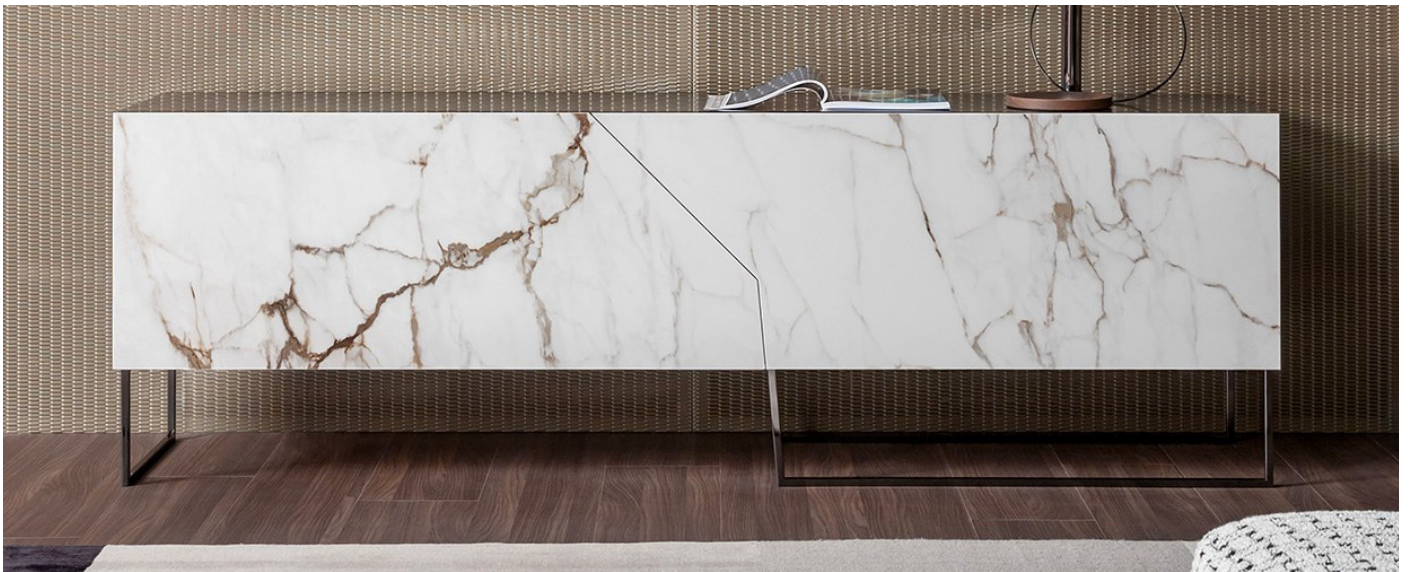

Doppler K

Design: Giuseppe Viganò

Description

The Doppler K Sideboard catches the eye on account of its notable scenographic strength, able to give character to any type of environment and interior design style.

This sideboard features a lacquered wooden structure, ceramic covered doors and a refined base in lacquered metal or metal finish. Appearing almost suspended on its linear metal base, the container in painted wood is unique thanks to the cladding of its ceramic doors with their asymmetrical openings. Made in Italy.

Dimensions

85"W x 18"7/8D x 27"1/2H