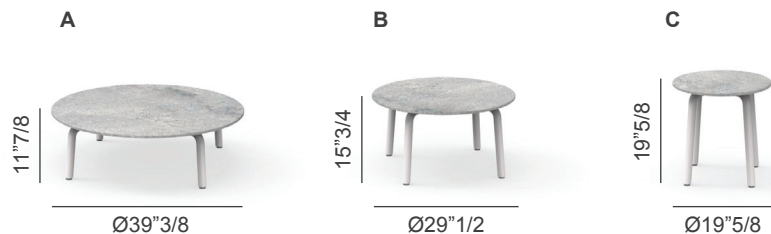

### *Description*

Coffee table made in powder coated aluminum structure and 1/2" cement fiber top available in: light grey for the white structure and dark grey for the graphite one. Weather resistant. Made in Italy.

### *Dimensions*

- A) Ø39"3/8 x 11"7/8H
- B) Ø29"1/2 x 15"3/4H
- C) Ø19"5/8 x 19"5/8H

### *Finishes and materials*

- A) Structure:** White aluminum (A12) / **Top:** Light grey cement fiber (S6).
- B) Structure:** Graphite aluminum (A14) / **Top:** Dark grey cement fiber (S9).
- C) Structure:** Reed Green (A4) / **Top:** Natural Teak wood (L2)