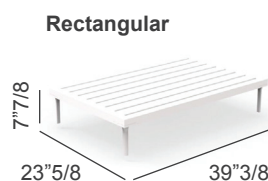

Cleo Alu

Design: Marco Acerbis

Description

Coffee table made in powder coated aluminum available in two different colors: White or graphite. Weather resistant. Made in Italy.

Dimensions

Rectangular) 39"3/8W x 23"5/8D x 7"7/8H
Square) 39"3/8W x 39"3/8D x 7"7/8H

Finishes and materials

Structure: Reed Green (A4) White (A12) or Graphite (A14) aluminum.

(For more specifications, please refer to "Finishes & Materials")