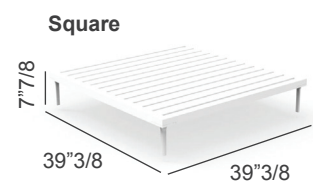

Cleo Alu

Design: Marco Acerbis

Description

Coffee table made in powder coated aluminum available in two different colors: White or graphite. Weather resistant. Made in Italy.

Dimensions

Rectangular) 39"3/8W x 23"5/8D x 7"7/8H
Square) 39"3/8W x 39"3/8D x 7"7/8H

Finishes and materials

Structure: Reed Green (A4) White (A12) or Graphite (A14) aluminum.

(For more specifications, please refer to "Finishes & Materials")