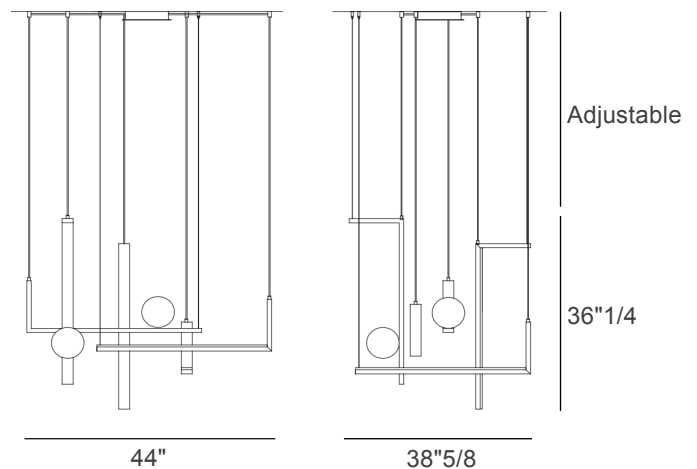

Less 5

Design: Massimo Tonetto

Description

Suspension lamp with diffused light. Structure in burnished natural brass, polished black nickel metal or matt black nickel metal. Diffuser and lampshades are made in satin glass.

New version with 3 diffusers.

Strip LED inside the central cylindrical body. Dimmable ballast included. Made in Italy.

Supply: Terminal block.

Light source:

STRIP LED 17,3w/M 2700K 2100lm/m CRI 80+24Vdc
TOT.= 3 x 12W 1470lm + 2 x MAX 5W G9 LED 350lm
2700K.

Dimensions

44"W x 38"5/8D x 36"1/4H
(Tensors & Canopy: Adjustable)

Finishes and materials

Structure: Natural Burnished Brass, Polished Black Nickel metal or Matt Black Nickel metal.

Diffuser: Satin, Amethyst, Crystal, Dove Grey, Smoke Grey or Metal Flakes glass.