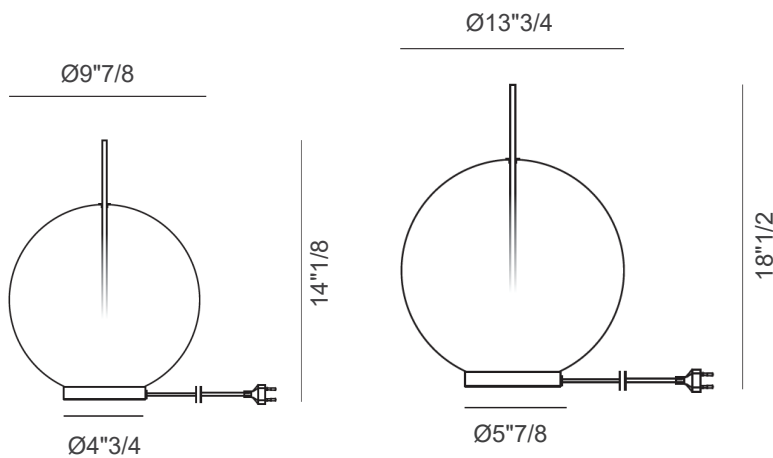

Misty

Design: Massimo Tonetto

Description

Table lamp with diffused light. Structure in natural burnished brass. Lampshade made in white blending glass. Dimmable with touch dimmer.

Supply: Power cord.

Light Source:

Standard - 1 x 8W 500mA 1500lm 2700K

CRI 90 Made in Italy.

Small - 1 x 4W 500mA 754lm 2700K CRI 90

Cable length: 98"3/8

Dimensions

Misty Small: Ø9"7/8 x 14"1/8H

Misty Standard: Ø13"3/4 x 18"1/2H

Finishes and materials

Structure: Natural burnished brass.

Lampshade: White blending glass.