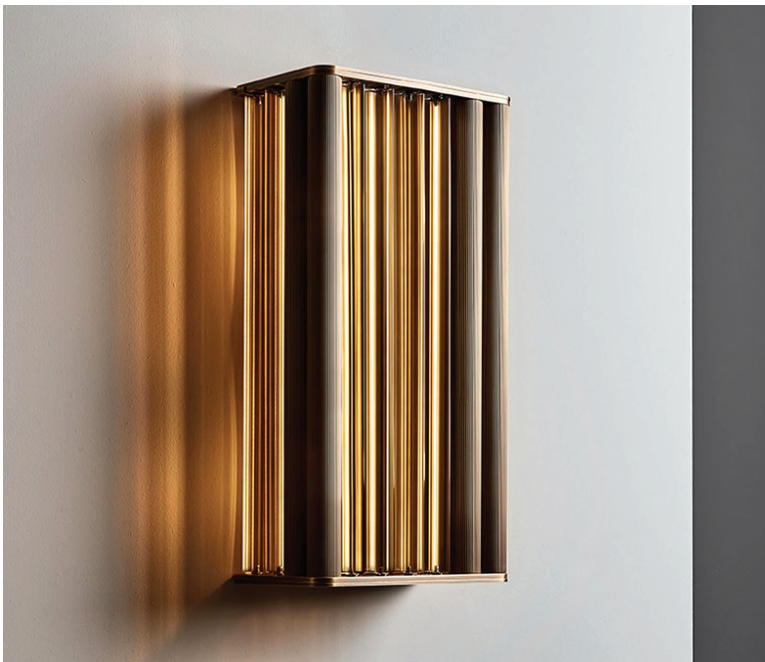

Numa

Design: Massimo Tonetto

Description

Wall lamp with diffused light. Dark burnished brass structure. Crystal, amber or smoke grey Murano blown glass trihedrons diffusers.

Supply: Terminal block.

Light source: STRIP LED 17,3W/M
2700K 2100lm/M CRI 80+24Vdc
TOT.=13W 1554lm.

Dimmable ballast included

Made in Italy.

Dimensions

9"W x 17"3/4H x 5"1/2D

Finishes and materials

Structure: Dark burnished brass.

Trihedrons diffusers: Crystal, amber or smoke grey Murano blown glass.