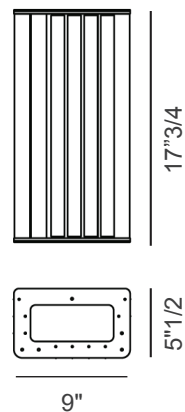

Numa

Design: Massimo Tonetto

Description

Wall lamp with diffused light. Dark burnished brass structure. Crystal, amber or smoke grey Murano blown glass trihedrons diffusers.

Supply: Terminal block.

Light source: STRIP LED 17,3W/M
2700K 2100lm/M CRI 80+24Vdc
TOT.=13W 1554lm.

Dimmable ballast included

Made in Italy.

Dimensions

9"W x 17"3/4H x 5"1/2D

Finishes and materials

Structure: Dark burnished brass.

Trihedrons diffusers: Crystal, amber or smoke grey Murano blown glass.