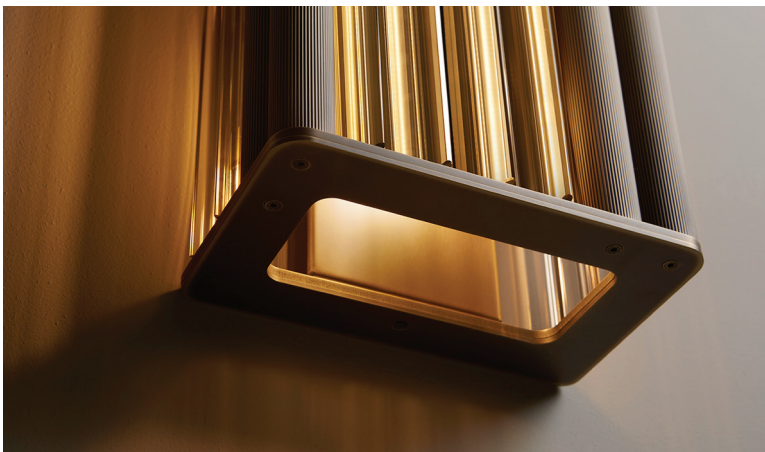

Numa

Design: Massimo Tonetto

Description

Wall lamp with diffused light. Dark burnished brass structure. Crystal, amber or smoke grey Murano blown glass trihedrons diffusers.

Supply: Terminal block.

Light source: STRIP LED 17,3W/M
2700K 2100lm/M CRI 80+24Vdc
TOT.=13W 1554lm.

Dimmable ballast included

Made in Italy.

Dimensions

9"W x 17"3/4H x 5"1/2D

Finishes and materials

Structure: Dark burnished brass.

Trihedrons diffusers: Crystal, amber or smoke grey Murano blown glass.