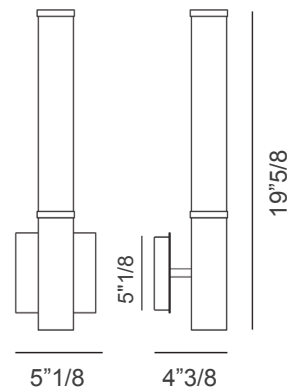

## *Description*

Wall lamp with diffused light. Structure in dark burnished brass and diffuser made in white Murano blown glass.

**Supply:** Terminal block.

**Light source:** 1 x 4W COB LED  
350lm 2700K CRI80 - Dimmable.

## *Dimensions*

5"1/8W x 4"3/8D x 19"5/8H