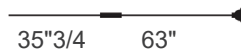

Dimensions

22"7/8W x 10"D x 51"5/8H