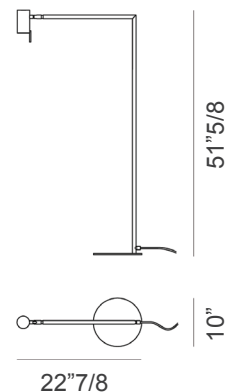

## *Description*

Floor lamp with directional light. Structure with adjustable joint available in matt black nickel combined with polished black nickel metal or in dark burnished brass. Bulbs are not included.

**Supply:** Power cord.

**Light source:**

1x6W GU10 PAR16 LED 560lm 2700°K  
CRI 80 - Dimmable.

Dimmer included. Made in Italy.

**Cable length:** 98"3/8

## *Dimensions*

22"7/8W x 10"D x 51"5/8H