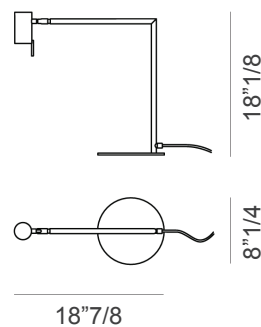

## *Description*

Table lamp with directional light. Structure with adjustable joint available in matt black nickel combined with polished black nickel metal or in dark burnished brass. Bulbs are not included.

**Supply:** Power cord.

**Light source:**

1 X MAX 6W GU10 PAR 16 LED 560lm  
2700K - Dimmable (Bulbs excluded).  
Dimmer included. Made in Italy.

**Cable length:** 98"3/8

## *Dimensions*

18"7/8W x 8"1/4D x 18"1/8H