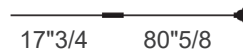

## *Description*

Table lamp with directional light. Structure with adjustable joint available in matt black nickel combined with polished black nickel metal or in dark burnished brass. Bulbs are not included.

**Supply:** Power cord.

**Light source:**

1 X MAX 6W GU10 PAR 16 LED 560lm  
2700K - Dimmable (Bulbs excluded).  
Dimmer included. Made in Italy.

**Cable length:** 98"3/8

## *Dimensions*

18"7/8W x 8"1/4D x 18"1/8H