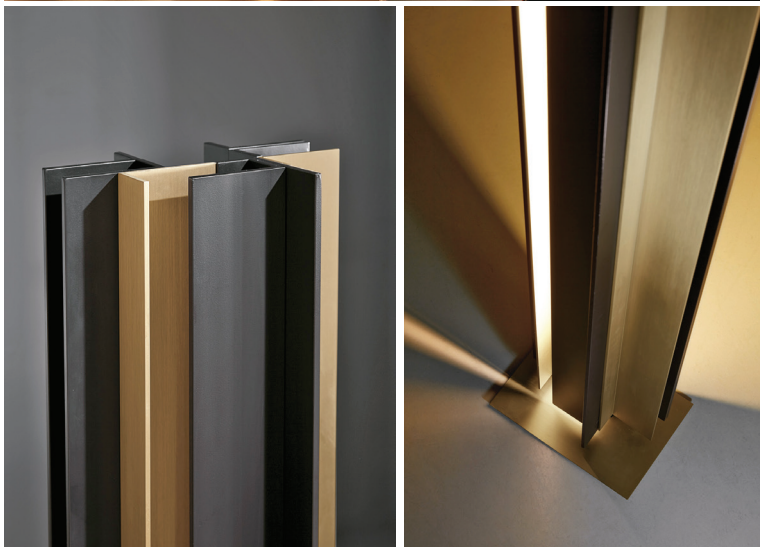

Secret

Design: Massimo Tonetto

Description

Floor lamp with indirect light. Structure made in light burnished brass and matt black metal.

Supply: Power cord.

Light source:

STRIP LED 15W/m 2700K 1500lm/m CRI 90
+24Vdc TOT.= 45W 4500lm

Made in Italy.

Cable length: 98"3/8

Dimensions

15"3/4W x 12"5/8D x 64"5/8H

Finishes and materials

Structure: Light burnished brass and matt black metal.