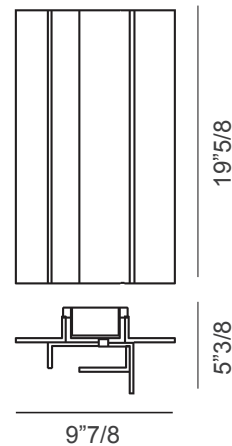

### *Description*

Wall lamp with indirect light. Structure made in light burnished brass and matt black metal.

**Supply:** Terminal block.

**Light source:** STRIP LED 15W/m 2700K  
1500lm/m CRI 90+24Vdc TOT.= 18W 1800lm  
Made in Italy.

### *Dimensions*

9"7/8W x 5"3/8D x 19"5/8H