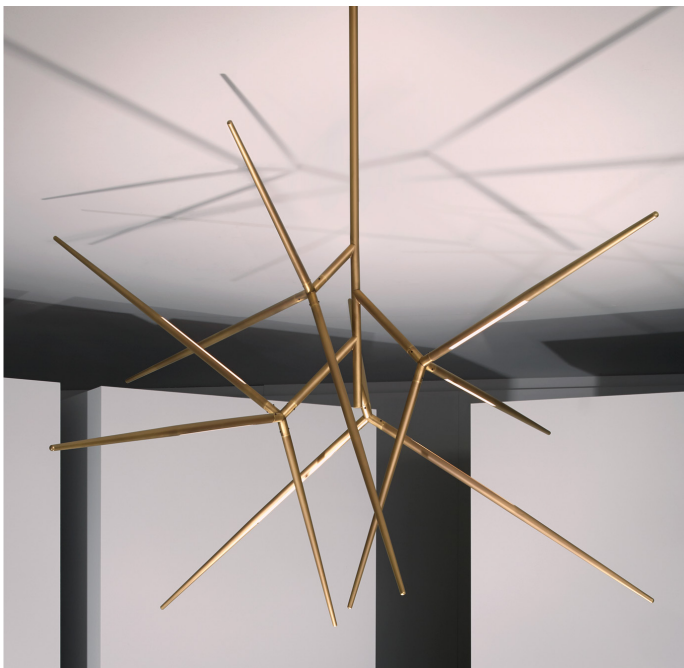

Spear

Design: Massimo Tonetto

Description

Chandelier with direct and indirect light. Metal structure with polished black nickel, matt black nickel or light burnished brass finish. Dimmable ballast included.

Supply: terminal block.

Available in two sizes.

Spear lamp light source:

STRIP LED 15W/m 2700K 1900lm/m
CRI 80+24Vdc TOT.= 26W 3325lm

Spear small lamp light source:

STRIP LED 15W/m 2700K 1900lm/m
CRI 80+24Vdc TOT.= 18W 2280lm.

Made in Italy.

Dimensions

Spear: 63"W x 63"D x 38"5/8H

Spear small: 37"W x 38"1/8D x 38"5/8H

Finishes and materials

Structure: Polished black nickel or matt black nickel metal or light burnished brass*.

*Burnished brass finish on metal base