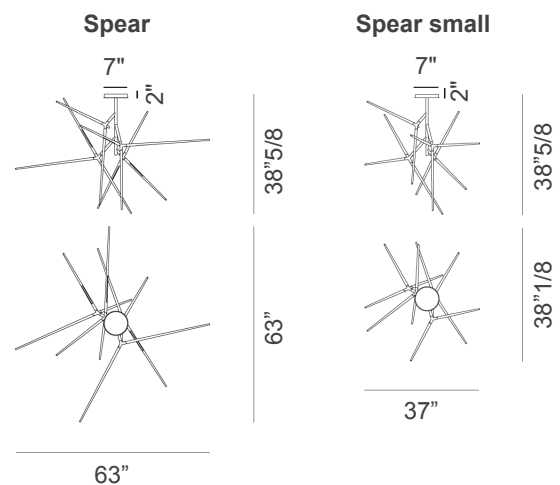

Supply: terminal block.

Available in two sizes.

Spear lamp light source:

STRIP LED 15W/m 2700K 1900lm/m
CRI 80+24Vdc TOT.= 26W 3325lm

Spear small lamp light source:

STRIP LED 15W/m 2700K 1900lm/m
CRI 80+24Vdc TOT.= 18W 2280lm.

Made in Italy.

Dimensions

Spear: 63"W x 63"D x 38"5/8H

Spear small: 37"W x 38"1/8D x 38"5/8H

Finishes and materials

Structure: Polished black nickel or matt black nickel metal or light burnished brass*.

*Burnished brass finish on metal base