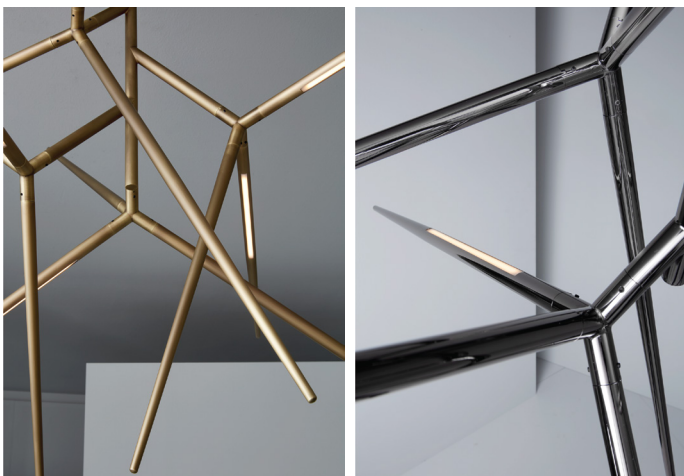

Spear

Design: Massimo Tonetto

Description

Chandelier with direct and indirect light. Metal structure with polished black nickel, matt black nickel or light burnished brass finish. Dimmable ballast included.

Supply: terminal block.

Available in two sizes.

Spear lamp light source:

STRIP LED 15W/m 2700K 1900lm/m
CRI 80+24Vdc TOT.= 26W 3325lm

Spear small lamp light source:

STRIP LED 15W/m 2700K 1900lm/m
CRI 80+24Vdc TOT.= 18W 2280lm.

Made in Italy.

Dimensions

Spear: 63"W x 63"D x 38"5/8H

Spear small: 37"W x 38"1/8D x 38"5/8H

Finishes and materials

Structure: Polished black nickel or matt black nickel metal or light burnished brass*.

*Burnished brass finish on metal base