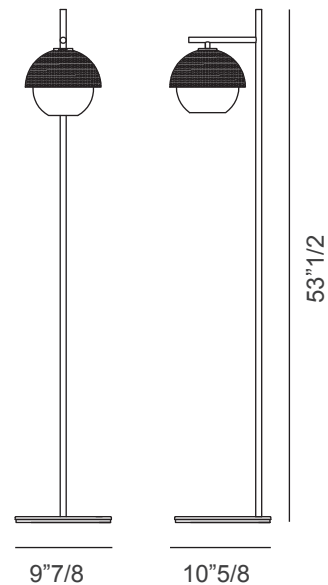

### *Description*

Floor lamp with diffused light. Light or dark burnished brass structure with matt gold or matt black perforated metal lampshade. White Murano blown glass diffuser. Dimmer included.

**Supply:** Power cord.

**Light source:** 1 X MAX 6W E14 LED 470lm 2700K - Dimmable (Bulbs excluded)

Made in Italy.

**Cable length:** 98"3/8

### *Dimensions*

9"7/8W x 10"5/8D x 53"1/H