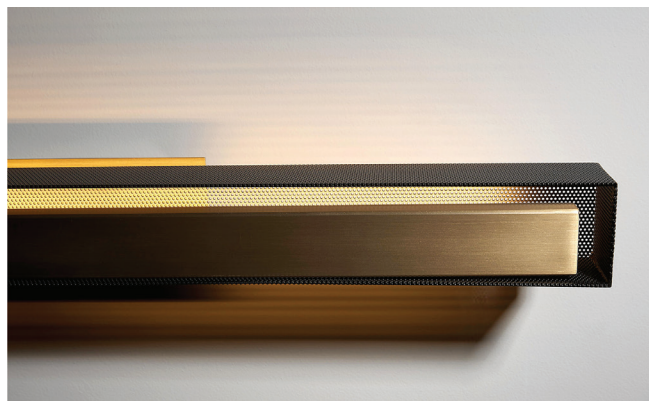

Urban Lightline

Design: Massimo Tonetto

Description

Wall lamp with direct and indirect light.
Metal structure with light burnished brass finish and matt black perforated metal lampshade.

Supply: Terminal block.

Light source: STRIP LED 17,3W/m 2700K
2100lm/m CRI 80+24Vdc TOT.= 13W 1330lm.
Made in Italy.

Dimensions

31"1/2W x 4"3/4D x 3"1/8H

3"1/8

Finishes and materials

Structure: Light burnished brass finish.
Lampshade: Matt black perforated metal.