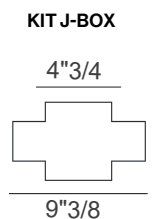

Light source: STRIP LED 17,3W/m 2700K
2100lm/m CRI 80+24Vdc TOT.= 13W 1330lm.
Made in Italy.

Dimensions

31"1/2W x 4"3/4D x 3"1/8H

3"1/8

Finishes and materials

Structure: Light burnished brass finish.
Lampshade: Matt black perforated metal.