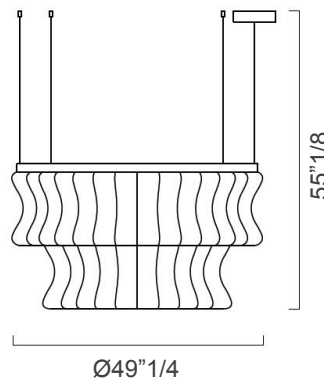

Crown

Dimensions

- A) Ø23"5/8 x 35"3/8H - Cod. 7334-00
- B) Ø35"3/8 x 39"3/8H - Cod. 7335-00
- C) Ø49"1/4 x 43"1/4H - Cod. 7336-00
- D) Ø35"3/8 x 51"1/8H - Cod. 7337-00
- E) Ø49"1/4 x 55"1/8H - Cod. 7338-00
- F) Ø49"1/4 x 70"7/8H - Cod. 7339-00

Light source:

- A) 1 LED Strip x 46W Included - Dimmable
- B) 1 LED Strip x 73W Included - Dimmable
- C) 1 LED Strip x 105W Included - Dimmable
- D) 1 LED Strip x 46W Included - Dimmable
  + 1 LED Strip Included x 73W - Dimmable
- E) 1 LED Strip x 73W Included - Dimmable
  + 1 LED Strip Included x 105W - Dimmable
- F) 1 LED Strip x 46W Included - Dimmable
  + 1 LED Strip Included x 73W - Dimmable
  + 1 LED Strip x 105W Included - Dimmable

7338 (E)