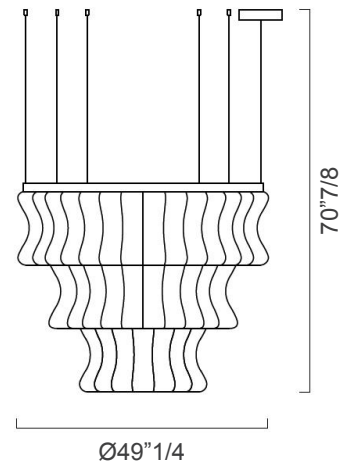

Crown

Dimensions

- A) Ø23"5/8 x 35"3/8H - Cod. 7334-00
- B) Ø35"3/8 x 39"3/8H - Cod. 7335-00
- C) Ø49"1/4 x 43"1/4H - Cod. 7336-00
- D) Ø35"3/8 x 51"1/8H - Cod. 7337-00
- E) Ø49"1/4 x 55"1/8H - Cod. 7338-00
- F) Ø49"1/4 x 70"7/8H - Cod. 7339-00

Light source:

- A) 1 LED Strip x 46W Included - Dimmable
- B) 1 LED Strip x 73W Included - Dimmable
- C) 1 LED Strip x 105W Included - Dimmable
- D) 1 LED Strip x 46W Included - Dimmable
  + 1 LED Strip Included x 73W - Dimmable
- E) 1 LED Strip x 73W Included - Dimmable
  + 1 LED Strip Included x 105W - Dimmable
- F) 1 LED Strip x 46W Included - Dimmable
  + 1 LED Strip Included x 73W - Dimmable
  + 1 LED Strip x 105W Included - Dimmable

7339 (F)