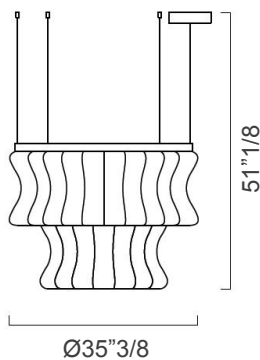

Crown

Dimensions

- A) Ø23"5/8 x 35"3/8H - Cod. 7334-00
- B) Ø35"3/8 x 39"3/8H - Cod. 7335-00
- C) Ø49"1/4 x 43"1/4H - Cod. 7336-00
- D) Ø35"3/8 x 51"1/8H - Cod. 7337-00
- E) Ø49"1/4 x 55"1/8H - Cod. 7338-00
- F) Ø49"1/4 x 70"7/8H - Cod. 7339-00

Light source:

- A) 1 LED Strip x 46W Included - Dimmable
- B) 1 LED Strip x 73W Included - Dimmable
- C) 1 LED Strip x 105W Included - Dimmable
- D) 1 LED Strip x 46W Included - Dimmable
  + 1 LED Strip Included x 73W - Dimmable
- E) 1 LED Strip x 73W Included - Dimmable
  + 1 LED Strip Included x 105W - Dimmable
- F) 1 LED Strip x 46W Included - Dimmable
  + 1 LED Strip Included x 73W - Dimmable
  + 1 LED Strip x 105W Included - Dimmable

7337 (D)