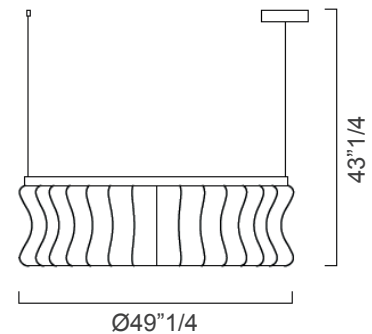

Crown

Dimensions

- A) Ø23"5/8 x 35"3/8H - Cod. 7334-00
- B) Ø35"3/8 x 39"3/8H - Cod. 7335-00
- C) Ø49"1/4 x 43"1/4H - Cod. 7336-00
- D) Ø35"3/8 x 51"1/8H - Cod. 7337-00
- E) Ø49"1/4 x 55"1/8H - Cod. 7338-00
- F) Ø49"1/4 x 70"7/8H - Cod. 7339-00

Light source:

- A) 1 LED Strip x 46W Included - Dimmable
- B) 1 LED Strip x 73W Included - Dimmable
- C) 1 LED Strip x 105W Included - Dimmable
- D) 1 LED Strip x 46W Included - Dimmable
  + 1 LED Strip Included x 73W - Dimmable
- E) 1 LED Strip x 73W Included - Dimmable
  + 1 LED Strip Included x 105W - Dimmable
- F) 1 LED Strip x 46W Included - Dimmable
  + 1 LED Strip Included x 73W - Dimmable
  + 1 LED Strip x 105W Included - Dimmable

7336 (C)