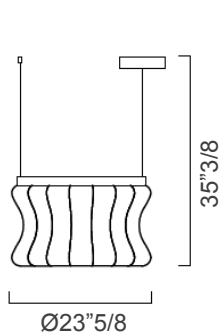

Crown

Design: Brian Rasmussen

Description

The pastoral is a full-glass decorative element in Murano glass, characteristic of the Venetian chandelier which has become an icon in its category: the Taif. The pastoral, disproportionately magnified and hung upside-down, makes the new Crown collection: six suspended lights which are worthy of a modern king's minimalistic palace. Offered in three sizes (with one ring) such as in this case or with more rings (see Related Products). Crown consists of single or multiple carefully-painted metal rings with openings that large pastorals are fitted into. A long continuous series of dimmable LED lights runs along the rings, illuminates the top of each pastoral and in turn lights up the entire pastoral due to the refraction caused by surface of the glass. Made in Italy.

Finishes and materials

Structure: Murano glass in Crystal and Metal.

Crown

Dimensions

- A) Ø23"5/8 x 35"3/8H - Cod. 7334-00
- B) Ø35"3/8 x 39"3/8H - Cod. 7335-00
- C) Ø49"1/4 x 43"1/4H - Cod. 7336-00
- D) Ø35"3/8 x 51"1/8H - Cod. 7337-00
- E) Ø49"1/4 x 55"1/8H - Cod. 7338-00
- F) Ø49"1/4 x 70"7/8H - Cod. 7339-00

Light source:

- A) 1 LED Strip x 46W Included - Dimmable
- B) 1 LED Strip x 73W Included - Dimmable
- C) 1 LED Strip x 105W Included - Dimmable
- D) 1 LED Strip x 46W Included - Dimmable
+ 1 LED Strip Included x 73W - Dimmable
- E) 1 LED Strip x 73W Included - Dimmable
+ 1 LED Strip Included x 105W - Dimmable
- F) 1 LED Strip x 46W Included - Dimmable
+ 1 LED Strip Included x 73W - Dimmable
+ 1 LED Strip x 105W Included - Dimmable