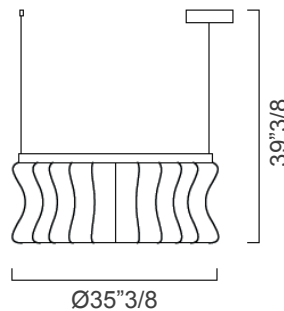

Crown

Dimensions

- A) Ø23"5/8 x 35"3/8H - Cod. 7334-00
- B) Ø35"3/8 x 39"3/8H - Cod. 7335-00
- C) Ø49"1/4 x 43"1/4H - Cod. 7336-00
- D) Ø35"3/8 x 51"1/8H - Cod. 7337-00
- E) Ø49"1/4 x 55"1/8H - Cod. 7338-00
- F) Ø49"1/4 x 70"7/8H - Cod. 7339-00

Light source:

- A) 1 LED Strip x 46W Included - Dimmable
- B) 1 LED Strip x 73W Included - Dimmable
- C) 1 LED Strip x 105W Included - Dimmable
- D) 1 LED Strip x 46W Included - Dimmable
  + 1 LED Strip Included x 73W - Dimmable
- E) 1 LED Strip x 73W Included - Dimmable
  + 1 LED Strip Included x 105W - Dimmable
- F) 1 LED Strip x 46W Included - Dimmable
  + 1 LED Strip Included x 73W - Dimmable
  + 1 LED Strip x 105W Included - Dimmable

7335 (B)