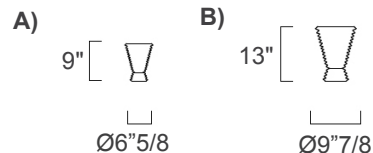

Light source:

- A) 1 E12 x 100W - Dimmable - Not included
- B) 1 E26 x 13W - Dimmable - Included
+ 1 G9 x 1.5W - Dimmable - Included

Dimensions

- A) 7357: Ø6"5/8 x 9"H
- B) 7356: Ø9"7/8 x 13"H

Finishes and materials

Structure: Murano glass in Crystal.
Inner Structure: Metal.