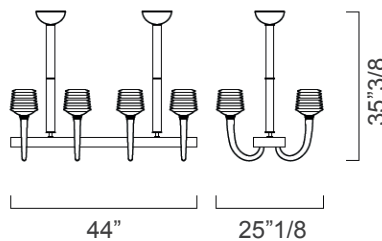

5717/08 (C)