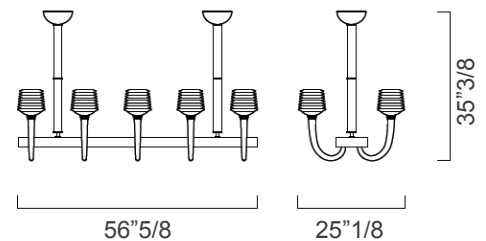

5717/10 (D)

Light sources:

A) Incandescent 4 x 60W E12
Dimmable

B) Incandescent 6 x 60W E12
Dimmable

C) Incandescent 8 x 60W E12
Dimmable

D) Incandescent 10 x 60W E12
Dimmable

(For more specifications, please refer to "Finishes & Materials")