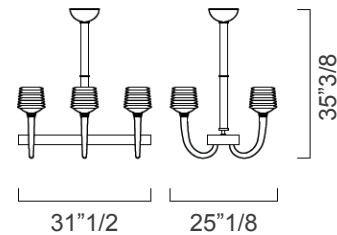

5717/06 (B)