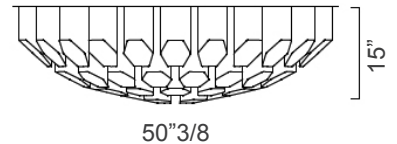

7320 (D)

Finishes and materials

Tubes: Murano glass in Crystal (CC) color.

Plate: Available in different metals.

Trim can be shaped at will during installation.