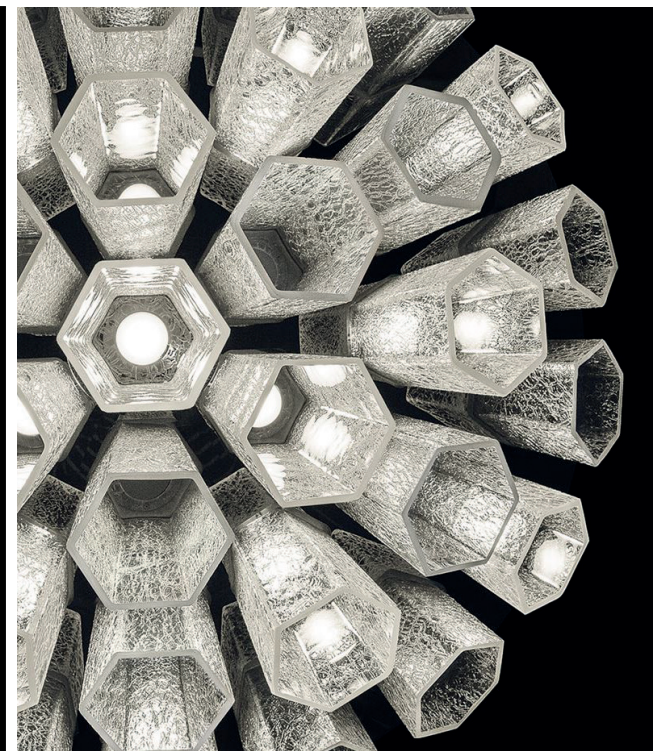

Trim

Design: Barovier&Toso

Description

What happens if you take an idea from the sixties, geometrically compose it using precise mathematical calculations and then assemble it without following any rules? A fantasy world is created, which is a re-enactment of an old superhero film but can also be shaped in a universal order. This is how Trim was created: a collection of hexagonal tubes handcrafted with an “ice” technique, which is known since the Eighteen century and is reminiscent of many famous Barovier&Toso creations. According to the creativity of the client, the shape of Trim can be customised during installation into a strict and conventional order or an untidy shape. In addition to the four different-sized ceiling light models, the collection also includes two suspended lights that have similar reflective shapes (see Related Products). Dimmable LED spotlights, supplied as standard, are inserted inside the thin ceiling structure or fitted onto the suspension plate; glass elements enclose them. The number of lights varies according to the size. UL listed. Made in Italy.

Trim

Dimensions

A) 7317: Ø17"3/8 x 9"3/8H

B) 7318: Ø28"3/8 x 12"5/8H

C) 7319: Ø39"3/8 x 14"1/8H

D) 7320: Ø50"3/8 x 15"H

7317 (A)

7318 (B)

Tubes: Murano glass in Crystal (CC) color.

Plate: Available in different metals.

Trim can be shaped at will during installation.