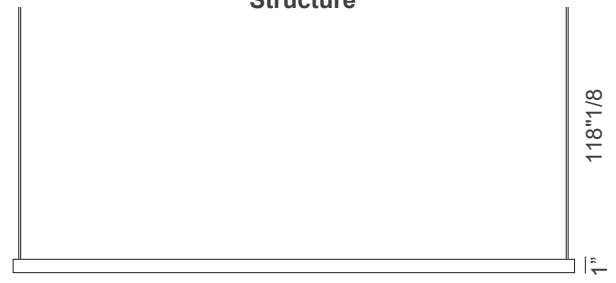

Hang Out

Dimensions

Structure

41"3/4W x 1"7/8D x 1"H

Panels

Round Large: Ø31"1/2

Oval Large H: 31"1/2W x 19"5/8H

Ø31"1/2

31"1/2

19"5/8

Structure

41"3/4W / 1"7/8D

1 1/8"

1"

Examples of configurations

Single

Naked