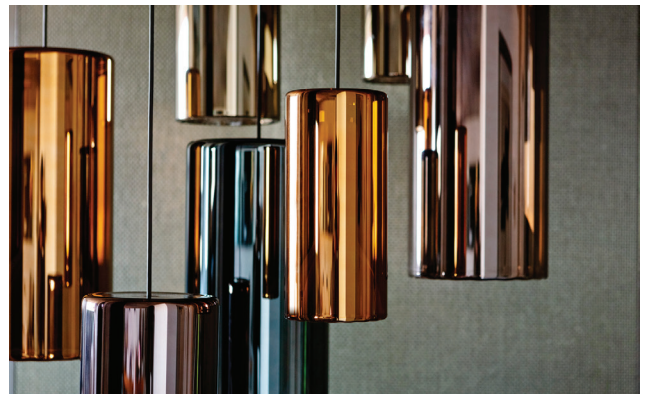

Lit

Design: Umberto Asnago

Description

Suspension lamp with outer shade in gold, blue, orange or violet mirroring glass. Inner shade made in striped sandblasted glass. Canopy in white, black or titanium varnished metal.

Lit large light source: 1 x 60W LED - E26.

Lit medium light source: 1 x 60W LED - E26.

Lit small light source: 1x 25W - LED - E12.

Bulb is not included. Made in Italy.

Dimensions

Large: Ø7"7/8 x 16"1/2H

Medium: Ø6"1/4 x 13"3/8H

Small: Ø4"3/4 x 10"1/4H

Finishes and materials

Outer shade: Gold, blue, orange or violet mirroring glass.