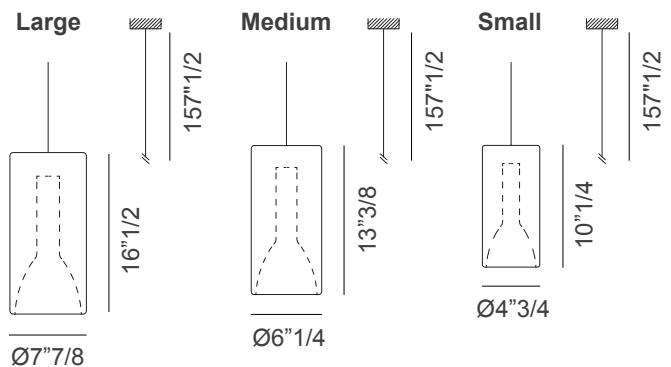

Lit

Design: Umberto Asnago

Description

Suspension lamp with outer shade in gold, blue, orange or violet mirroring glass. Inner shade made in striped sandblasted glass. Canopy in white, black or titanium varnished metal.

Lit large light source: 1 x 60W LED - E26.

Lit medium light source: 1 x 60W LED - E26.

Lit small light source: 1x 25W - LED - E12.

Bulb is not included. Made in Italy.

Dimensions

Large: Ø7"7/8 x 16"1/2H

Medium: Ø6"1/4 x 13"3/8H

Small: Ø4"3/4 x 10"1/4H

Finishes and materials

Outer shade: Gold, blue, orange or violet mirroring glass.