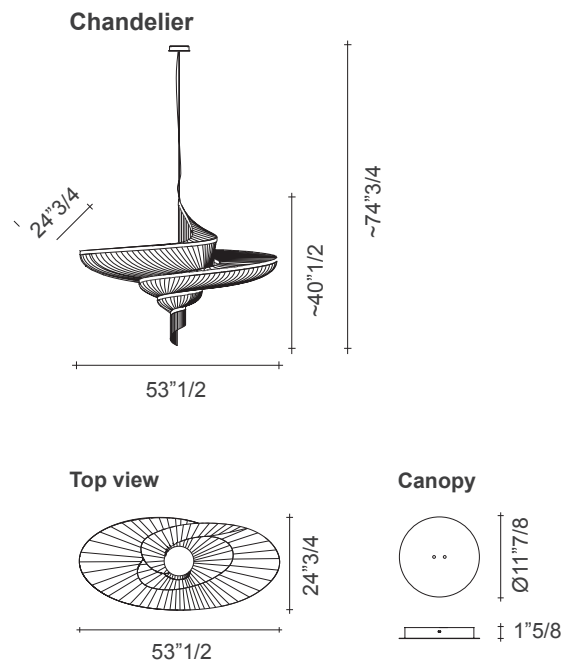

Epoque

Design: Stefano Papi & Saviz Yaghmai

Description

Suspension lamp made with metal structure plated and brass chains in nickel, black nickel, brushed bronze or gold plated finishes. Canopy is available in the same color as the chains. Made in Italy.

Dimensions

Ø13"3/4 x 98"3/8H

Canopy: Ø11"7/8 x 1"5/8H

Vertical Chandelier

Finishes and materials

Diffuser (chains): Nickel, black nickel, brushed bronze or gold plated.

(For more specifications, please refer to "Finishes & Materials")

Epoque

Dimensions

53"1/2W x 24"3/4D x ~74"3/4H

Canopy: Ø11"7/8 x 1"5/8H

Finishes and materials

Diffuser (chains): Nickel, black nickel, brushed bronze or gold plated.

(For more specifications, please refer to "Finishes & Materials")