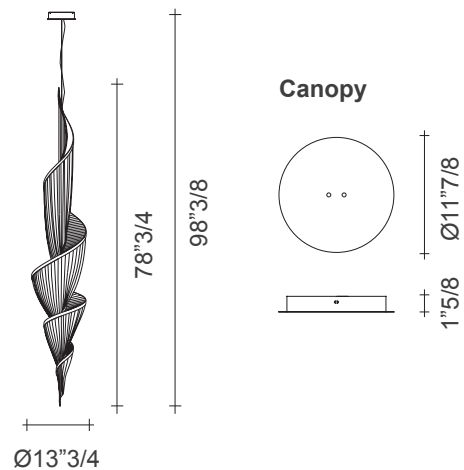

Epoque

Design: Stefano Papi & Saviz Yaghmai

Description

Suspension lamp made with metal structure plated and brass chains in nickel, black nickel, brushed bronze or gold plated finishes. Canopy is available in the same color as the chains. Made in Italy.

Dimensions

Ø13"3/4 x 98"3/8H

Canopy: Ø11"7/8 x 1"5/8H

Vertical Chandelier

Finishes and materials

Diffuser (chains): Nickel, black nickel, brushed bronze or gold plated.

(For more specifications, please refer to "Finishes & Materials")

Epoque

Dimensions

53"1/2W x 24"3/4D x ~74"3/4H

Canopy: Ø11"7/8 x 1"5/8H

Finishes and materials

Diffuser (chains): Nickel, black nickel, brushed bronze or gold plated.

(For more specifications, please refer to "Finishes & Materials")