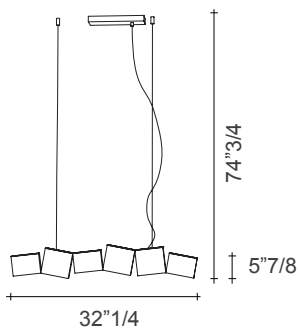

### Dimensions

A) 32"1/4W x 74"3/4H

B) 49"1/4W x 4"3/4D x 74"3/4H

Option A

Canopy

Canopy for DALI

Option B

Top view