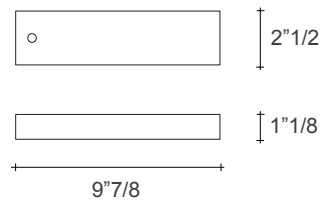

### Dimensions

A) 32"1/4W x 74"3/4H

B) 49"1/4W x 4"3/4D x 74"3/4H

Option A

Canopy

Canopy for DALI

Option B

Top view