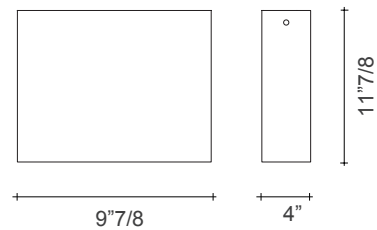

### Dimensions

A) 32"1/4W x 74"3/4H

B) 49"1/4W x 4"3/4D x 74"3/4H

Option A

Canopy

Canopy for DALI

Option B

Top view