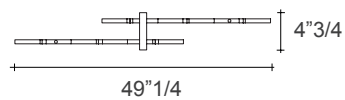

### Dimensions

A) 32"1/4W x 74"3/4H

B) 49"1/4W x 4"3/4D x 74"3/4H

Option A

Canopy

Canopy for DALI

Option B

Top view