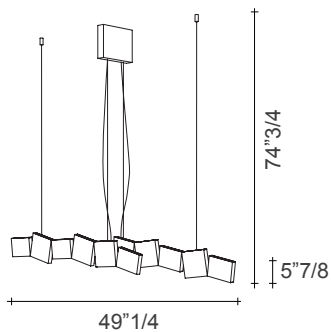

### Dimensions

A) 32"1/4W x 74"3/4H

B) 49"1/4W x 4"3/4D x 74"3/4H

Option A

Canopy

Canopy for DALI

Option B

Top view