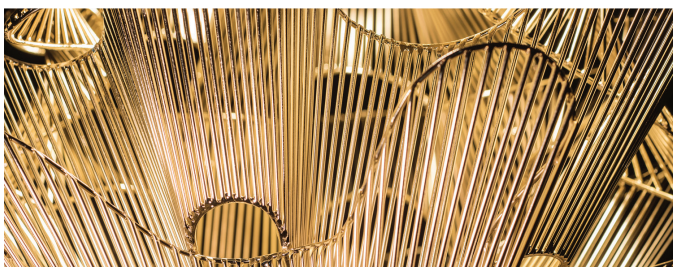

Moiré

Design: Christian Lava

Description

Suspension lamp made with a metal diffuser in nickel or gold plated finish. Canopy in the same color as the diffuser. Made in Italy.

Light source:

Integrated LED 15W 1952 lm 3000K.

Dimming: 1-10V or PUSH.

Dimensions

Ø25"5/8 x 74"3/4H

Finishes and materials

Structure: Nickel or gold plated metal

(For more specifications, please refer to "Finishes & Materials")