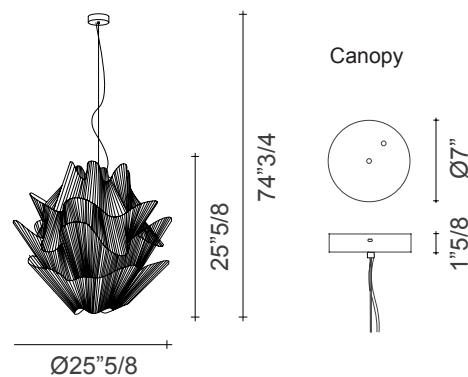

Moiré

Design: Christian Lava

Description

Suspension lamp made with a metal diffuser in nickel or gold plated finish. Canopy in the same color as the diffuser. Made in Italy.

Light source:

Integrated LED 15W 1952 lm 3000K.

Dimming: 1-10V or PUSH.

Dimensions

Ø25"5/8 x 74"3/4H

Finishes and materials

Structure: Nickel or gold plated metal

(For more specifications, please refer to "Finishes & Materials")