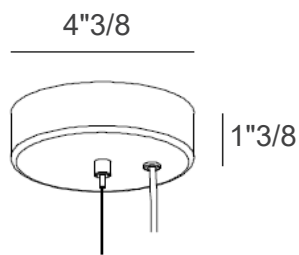

Icaro

Design: Brian Rasmussen

Description

Suspension lamp with structure in painted steel wire white and black matt.
Light bulb enclosed in a hermetic IP64 glass diffuser.
Optional cover in removable washable fabric stripe available.
Metal parts are protected with anti-corrosive primer and resistant polyester coating.

Dimensions

- A) $\text{Ø}19\frac{5}{8}$ x $20\frac{1}{2}$ H
- B) $\text{Ø}29\frac{1}{2}$ x $13\frac{3}{8}$ H
- C) $\text{Ø}39\frac{3}{8}$ x $17\frac{3}{8}$ H

Cable: $78\frac{3}{4}$

Icaro

Light Source

A, B: 1 x E27 42 W HES

C: 1 x E27 70 W HES

Canopy for sizes A, B

Canopy for size C

White finish detail

Black finish detail

Canopy for sizes A, B

Canopy for size C