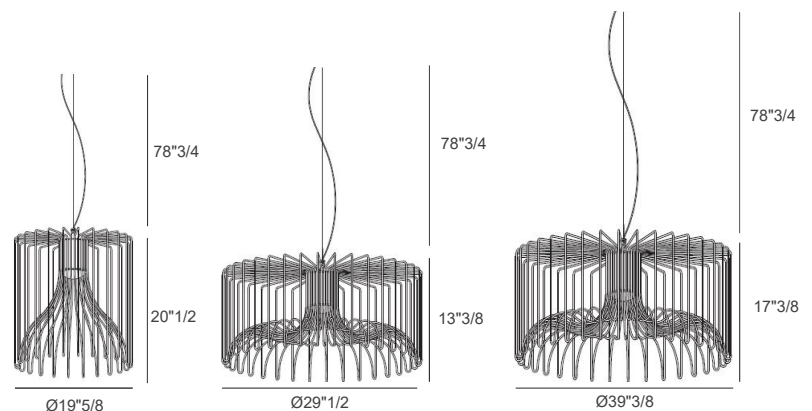

Icaro

Design: Brian Rasmussen

Description

Suspension lamp with structure in painted steel wire white and black matt.
Light bulb enclosed in a hermetic IP64 glass diffuser.
Optional cover in removable washable fabric stripe available.
Metal parts are protected with anti-corrosive primer and resistant polyester coating.

Dimensions

- A) $\text{Ø}19\frac{5}{8}$ x $20\frac{1}{2}$ H
- B) $\text{Ø}29\frac{1}{2}$ x $13\frac{3}{8}$ H
- C) $\text{Ø}39\frac{3}{8}$ x $17\frac{3}{8}$ H

Cable: $78\frac{3}{4}$

Icaro

Light Source

A, B: 1 x E27 42 W HES

C: 1 x E27 70 W HES

Canopy for sizes A, B

Canopy for size C

White finish detail

Black finish detail

Canopy for sizes A, B

Canopy for size C