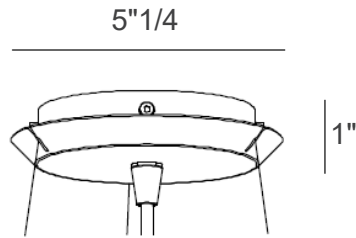

Icaro

Design: Brian Rasmussen

Description

Suspension lamp with structure in painted steel wire white and black matt.
Light bulb enclosed in a hermetic IP64 glass diffuser.
Optional cover in removable washable fabric stripe available.
Metal parts are protected with anti-corrosive primer and resistant polyester coating.

Dimensions

- A) $\text{Ø}19\frac{5}{8}$ x $20\frac{1}{2}$ H
- B) $\text{Ø}29\frac{1}{2}$ x $13\frac{3}{8}$ H
- C) $\text{Ø}39\frac{3}{8}$ x $17\frac{3}{8}$ H

Cable: $78\frac{3}{4}$

Icaro

Light Source

A, B: 1 x E27 42 W HES

C: 1 x E27 70 W HES

Canopy for sizes A, B

Canopy for size C

White finish detail

Black finish detail

Canopy for sizes A, B

Canopy for size C