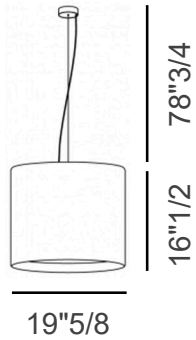

Light bulbs not included.

Acoustic comfort. Sound absorbing.

IP20. CE Certified. Wiring system with ETL on demand.

Circus

Dimensions

- SIZE A:** Ø19"5/8 x 16"1/2 (Cable: 78"3/4)
SIZE B: Ø27"1/2 x 13"3/4H (Cable: 78"3/4)
SIZE C: Ø39"3/8 x 13"1/4H (Cable: 78"3/4)
SIZE D: Ø47"1/4 x 13"1/4H (Cable: 78"3/4)
SIZE E: Ø59" x 19"5/8H (Cable: 78"3/4)

Light Source

- SIZE A:** 3x E26 max watt 70W HES or 1 LED module 23W - 3628 Lm - 2700 °K
SIZE B: 3x E26 max watt 70W HES or 1 LED module 23W - 3628 Lm - 2700 °K
SIZE C: 4x E26 max watt 105W HES or 1 LED module 23W - 3628 Lm - 2700 °K or 1 LED module 57W - 8750 Lm - 2700 °K.
SIZE D: 4x E26 max watt 105W HES or 1 LED module 23W - 3628 Lm - 2700 °K or 1 LED module 88W - 12380 Lm - 2700 °K.
SIZE E: 6x E26 max watt 105W HES or 1 LED module 88W - 12380 Lm - 2700 °K.

*NOTE: on demand, LED modules are also available in 3000K and 4000K, without surcharge.

SIZE A

SIZE B

SIZE C

SIZE D

Top protective disk in opal plex (montato), usable only with LED bulbs or modules.

*Accessory for **A, B, C and D.**

Circus

SIZE A

SIZE B

SIZE C

SIZE D

SIZE E

SIZE E (ETL version)