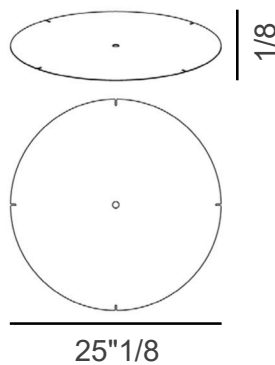

Circus

Dimensions

1. **SIZE A:** Ø19"5/8 x 16"1/2 (Cable: 78"3/4)
   SIZE B: Ø27"1/2 x 13"3/4H (Cable: 78"3/4)
   SIZE C: Ø39"3/8 x 13"1/4H (Cable: 78"3/4)
   SIZE D: Ø47"1/4 x 13"1/4H (Cable: 78"3/4)
   SIZE E: Ø59" x 19"5/8H (Cable: 78"3/4)

Light Source

1. **SIZE A:** 3x E26 max watt 70W HES or 1 LED module 23W - 3628 Lm - 2700 °K
   SIZE B: 3x E26 max watt 70W HES or 1 LED module 23W - 3628 Lm - 2700 °K
   SIZE C: 4x E26 max watt 105W HES or 1 LED module 23W - 3628 Lm - 2700 °K or 1 LED module 57W - 8750 Lm - 2700 °K.
   SIZE D: 4x E26 max watt 105W HES or 1 LED module 23W - 3628 Lm - 2700 °K or 1 LED module 88W - 12380 Lm - 2700 °K.
   SIZE E: 6x E26 max watt 105W HES or 1 LED module 88W - 12380 Lm - 2700 °K.

*NOTE: on demand, LED modules are also available in 3000K and 4000K, without surcharge.

SIZE B

Top protective disk in opal plex (montato), usable only with LED bulbs or modules.

*Accessory for **A, B, C and D.**