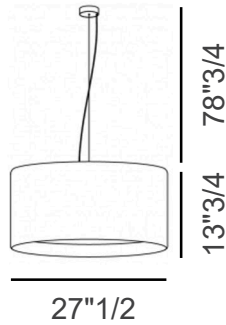

Light bulbs not included.

Acoustic comfort. Sound absorbing.

IP20. CE Certified. Wiring system with ETL on demand.

Circus

Dimensions

- SIZE A:** Ø19"5/8 x 16"1/2 (Cable: 78"3/4)
SIZE B: Ø27"1/2 x 13"3/4H (Cable: 78"3/4)
SIZE C: Ø39"3/8 x 13"1/4H (Cable: 78"3/4)
SIZE D: Ø47"1/4 x 13"1/4H (Cable: 78"3/4)
SIZE E: Ø59" x 19"5/8H (Cable: 78"3/4)

Light Source

- SIZE A:** 3x E26 max watt 70W HES or 1 LED module 23W - 3628 Lm - 2700 °K
SIZE B: 3x E26 max watt 70W HES or 1 LED module 23W - 3628 Lm - 2700 °K
SIZE C: 4x E26 max watt 105W HES or 1 LED module 23W - 3628 Lm - 2700 °K or 1 LED module 57W - 8750 Lm - 2700 °K.
SIZE D: 4x E26 max watt 105W HES or 1 LED module 23W - 3628 Lm - 2700 °K or 1 LED module 88W - 12380 Lm - 2700 °K.
SIZE E: 6x E26 max watt 105W HES or 1 LED module 88W - 12380 Lm - 2700 °K.

*NOTE: on demand, LED modules are also available in 3000K and 4000K, without surcharge.

SIZE A

SIZE B

SIZE C

SIZE D

Top protective disk in opal plex (montato), usable only with LED bulbs or modules.

*Accessory for **A, B, C and D.**

Circus

SIZE A

SIZE B

SIZE C

SIZE D

SIZE E

SIZE E (ETL version)