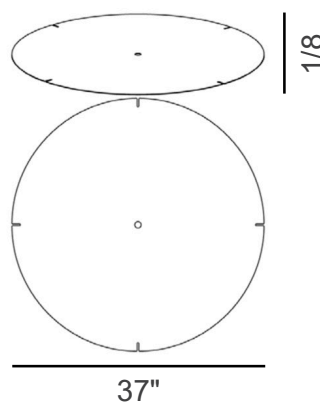

Light bulbs not included.

Acoustic comfort. Sound absorbing.

IP20. CE Certified. Wiring system with ETL on demand.

Circus

Dimensions

- SIZE A:** Ø19"5/8 x 16"1/2 (Cable: 78"3/4)
SIZE B: Ø27"1/2 x 13"3/4H (Cable: 78"3/4)
SIZE C: Ø39"3/8 x 13"1/4H (Cable: 78"3/4)
SIZE D: Ø47"1/4 x 13"1/4H (Cable: 78"3/4)
SIZE E: Ø59" x 19"5/8H (Cable: 78"3/4)

Light Source

- SIZE A:** 3x E26 max watt 70W HES or 1 LED module 23W - 3628 Lm - 2700 °K
SIZE B: 3x E26 max watt 70W HES or 1 LED module 23W - 3628 Lm - 2700 °K
SIZE C: 4x E26 max watt 105W HES or 1 LED module 23W - 3628 Lm - 2700 °K or 1 LED module 57W - 8750 Lm - 2700 °K.
SIZE D: 4x E26 max watt 105W HES or 1 LED module 23W - 3628 Lm - 2700 °K or 1 LED module 88W - 12380 Lm - 2700 °K.
SIZE E: 6x E26 max watt 105W HES or 1 LED module 88W - 12380 Lm - 2700 °K.

*NOTE: on demand, LED modules are also available in 3000K and 4000K, without surcharge.

SIZE A

SIZE B

SIZE C

SIZE D

Top protective disk in opal plex (montato), usable only with LED bulbs or modules.

*Accessory for **A, B, C and D.**

Circus

SIZE A

SIZE B

SIZE C

SIZE D

SIZE E

SIZE E (ETL version)