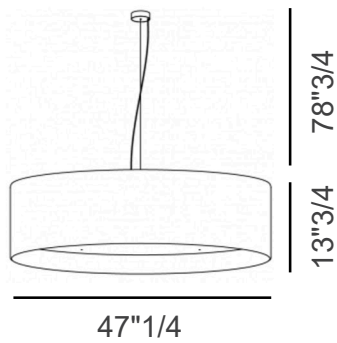

Light bulbs not included.

Acoustic comfort. Sound absorbing.

IP20. CE Certified. Wiring system with ETL on demand.

Circus

Dimensions

- SIZE A:** Ø19"5/8 x 16"1/2 (Cable: 78"3/4)
SIZE B: Ø27"1/2 x 13"3/4H (Cable: 78"3/4)
SIZE C: Ø39"3/8 x 13"1/4H (Cable: 78"3/4)
SIZE D: Ø47"1/4 x 13"1/4H (Cable: 78"3/4)
SIZE E: Ø59" x 19"5/8H (Cable: 78"3/4)

Light Source

- SIZE A:** 3x E26 max watt 70W HES or 1 LED module 23W - 3628 Lm - 2700 °K
SIZE B: 3x E26 max watt 70W HES or 1 LED module 23W - 3628 Lm - 2700 °K
SIZE C: 4x E26 max watt 105W HES or 1 LED module 23W - 3628 Lm - 2700 °K or 1 LED module 57W - 8750 Lm - 2700 °K.
SIZE D: 4x E26 max watt 105W HES or 1 LED module 23W - 3628 Lm - 2700 °K or 1 LED module 88W - 12380 Lm - 2700 °K.
SIZE E: 6x E26 max watt 105W HES or 1 LED module 88W - 12380 Lm - 2700 °K.

*NOTE: on demand, LED modules are also available in 3000K and 4000K, without surcharge.

SIZE A

SIZE B

SIZE C

SIZE D

Top protective disk in opal plex (montato), usable only with LED bulbs or modules.

*Accessory for **A, B, C and D.**

Circus

SIZE A

SIZE B

SIZE C

SIZE D

SIZE E

SIZE E (ETL version)