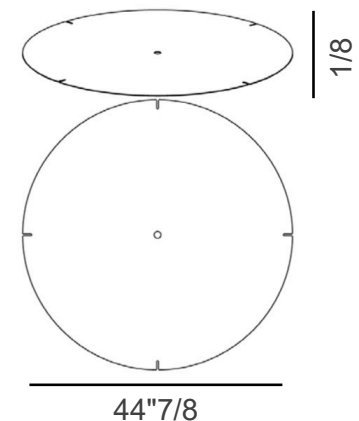

Light bulbs not included.

Acoustic comfort. Sound absorbing.

IP20. CE Certified. Wiring system with ETL on demand.

Circus

Dimensions

- SIZE A:** Ø19"5/8 x 16"1/2 (Cable: 78"3/4)
SIZE B: Ø27"1/2 x 13"3/4H (Cable: 78"3/4)
SIZE C: Ø39"3/8 x 13"1/4H (Cable: 78"3/4)
SIZE D: Ø47"1/4 x 13"1/4H (Cable: 78"3/4)
SIZE E: Ø59" x 19"5/8H (Cable: 78"3/4)

Light Source

- SIZE A:** 3x E26 max watt 70W HES or 1 LED module 23W - 3628 Lm - 2700 °K
SIZE B: 3x E26 max watt 70W HES or 1 LED module 23W - 3628 Lm - 2700 °K
SIZE C: 4x E26 max watt 105W HES or 1 LED module 23W - 3628 Lm - 2700 °K or 1 LED module 57W - 8750 Lm - 2700 °K.
SIZE D: 4x E26 max watt 105W HES or 1 LED module 23W - 3628 Lm - 2700 °K or 1 LED module 88W - 12380 Lm - 2700 °K.
SIZE E: 6x E26 max watt 105W HES or 1 LED module 88W - 12380 Lm - 2700 °K.

*NOTE: on demand, LED modules are also available in 3000K and 4000K, without surcharge.

SIZE A

SIZE B

SIZE C

SIZE D

Top protective disk in opal plex (montato), usable only with LED bulbs or modules.

*Accessory for **A, B, C and D.**

Circus

SIZE A

SIZE B

SIZE C

SIZE D

SIZE E

SIZE E (ETL version)