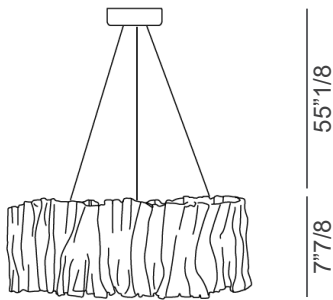

## *Description*

Suspension lamp with hand modulated diffuser in Lentiflex®, Steelflex® or Goldflex®. The LED crown, in 2.700 or 3.000 kelvin according to choice, reaches up to 5.700 lumen, and can be dimmed. Made in Italy.

### Dimensions

Ø22"3/8 x 7"7/8H  
Cables & canopy height: 55"1/8

Ø22"3/8

Canopy detail

PRISMA/WHITE

PRISMA/SILVER

PRISMA/GOLD