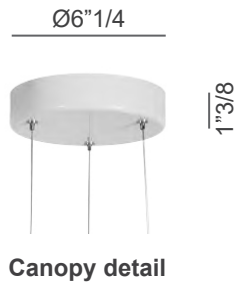

## *Description*

Suspension lamp with hand modulated diffuser in Lentiflex®, Steelflex® or Goldflex®. The LED crown, in 2.700 or 3.000 kelvin according to choice, reaches up to 5.700 lumen, and can be dimmed. Made in Italy.

### Dimensions

Ø22"3/8 x 7"7/8H  
Cables & canopy height: 55"1/8

Ø22"3/8

Canopy detail

PRISMA/WHITE

PRISMA/SILVER

PRISMA/GOLD