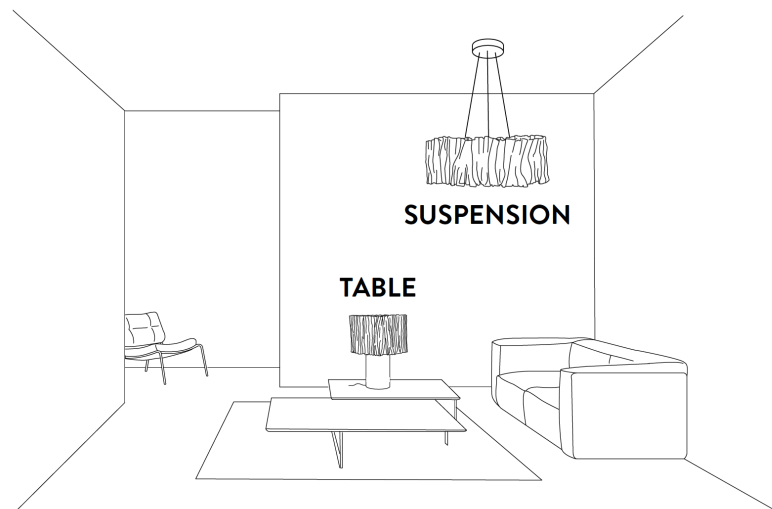

ACCORDÉON COLLECTION

NOTE: 19ft (aprox.) cable kit must be ordered with lamp purchase.
Multiple installation kit on request.

(For more specifications, please refer to "Finishes & Materials")