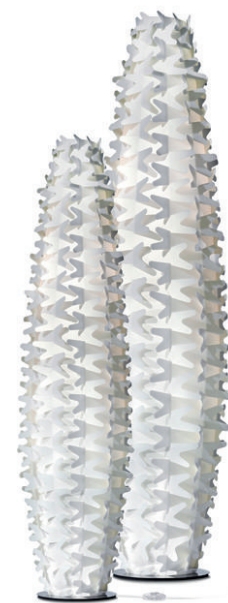

# Cactus

*Design: Adriano Rachele*

## *Description*

Floor lamp with white Opalflex® diffuser which casts a golden light. Stainless steel base. Available in two sizes. Also available in suspension and table lamp version. Made in Italy.

## *Finishes and materials*

**Base:** Stainless Steel

**Diffuser:** Gold Opalflex®

(For more specifications, please refer to "Finishes & Materials")

### Dimensions

A: Ø15"3/4 x 61"H

B: Ø15"3/4 x 70"7/8H