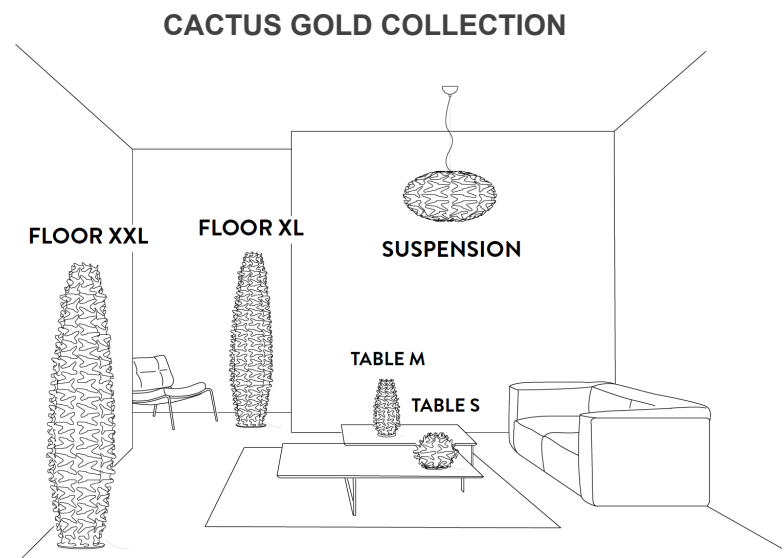

## Cactus

### Dimensions

A: Ø15"3/4 x 61"H

B: Ø15"3/4 x 70"7/8H

### Light source A,B:

💡 2 X E26 - 12W LED Filament

(For more specifications, please refer to "Finishes & Materials")