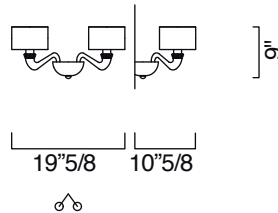

Alexandria

Design: Barovier&Toso

Description

Delicate, modern, with clean lines, the wall lamp of this collection has two lights and pleated fabric shades. UL listed.

Made in Italy.

Alexandria

Dimensions

5597/02: 19"5/8W x 9"H x 10"5/8D

2 E12 x 60W - Dimmable - Not included

5597/02

Finishes and materials

Structure in Murano: Venetian Crystal in different colors.

Lampshade: Fabric.

Inner Structure: Metal.