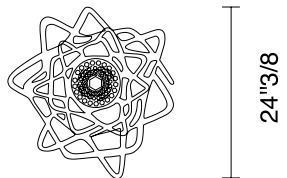

Aurora Mini

Design: Adriano Rachele

Description

Ceiling lamp made of Cristalflex® or Plainflex® with a cascade of crystals. With magnetic base for quick and easy installation and maintenance.

Dimensions

23"5/8W x 24"3/8D x 8"H

 1 X 100W max Halogen

 1 LED Filament

Finishes and materials

Plainflex® or Cristalflex®

With: MagneticSystem®

BLACK

WHITE