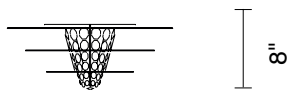

Aurora Mini

Design: Adriano Rachele

Description

Ceiling lamp made of Cristalflex® or Plainflex® with a cascade of crystals. With magnetic base for quick and easy installation and maintenance.

Dimensions

23"5/8W x 24"3/8D x 8"H