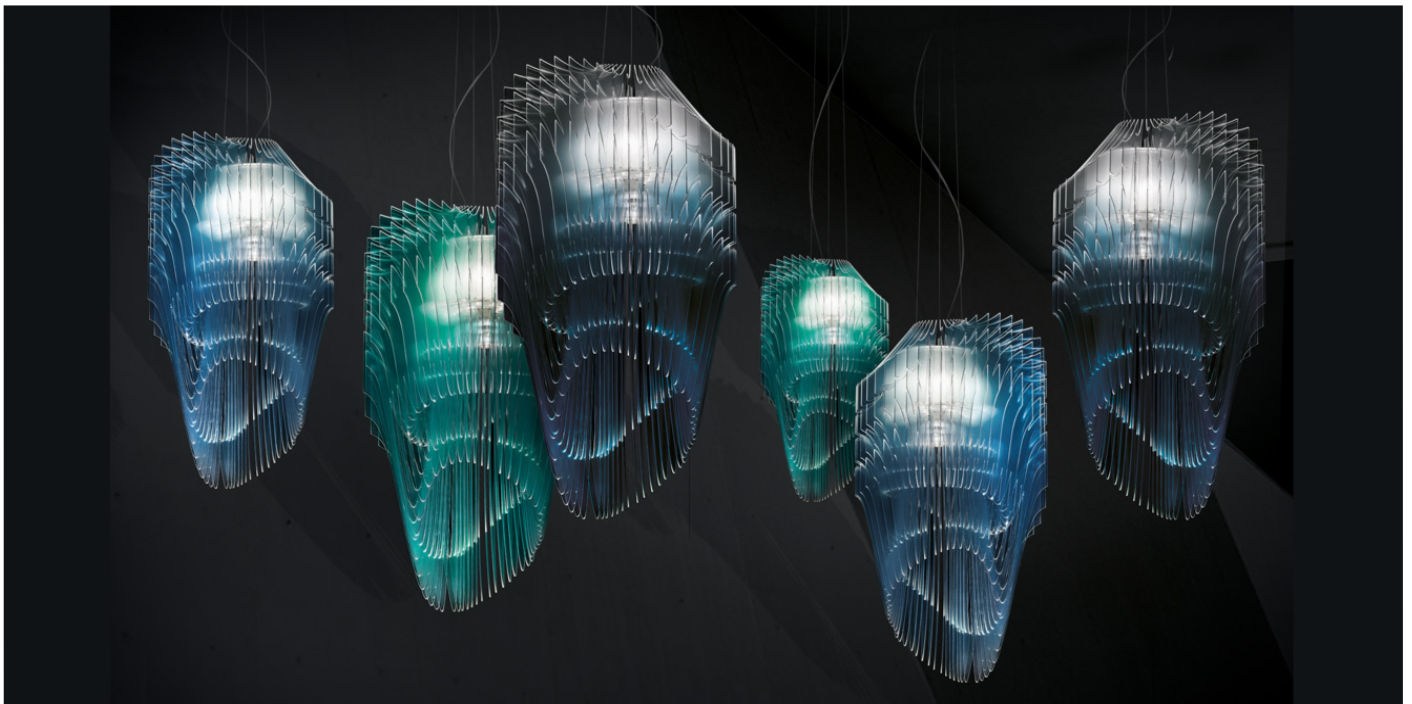

# Avia Edition

*Design: Zaha Hadid*

## *Description*

Suspension lamp composed of 50 Cristalflex® layers surrounding the central light source in Lentiflex®. Capsule collection available in 3 vibrant shades, in a limited series of 99 pieces per color. The authenticity of each piece is guaranteed numerically, stated on the lamp and ID card. Made in Italy.