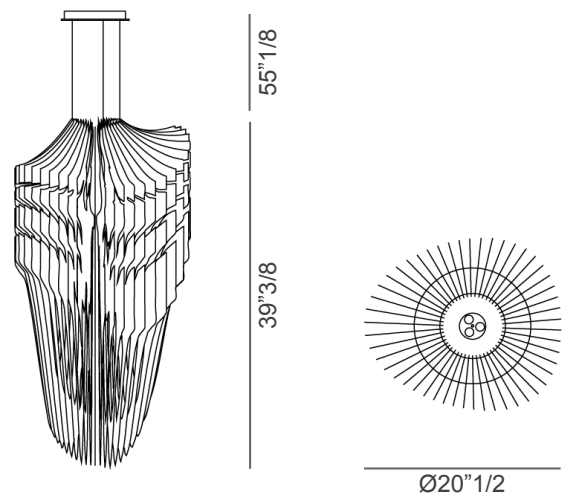

## *Description*

Suspension lamp composed of 50 Cristalflex® layers surrounding the central light source in Lentiflex®. Capsule collection available in 3 vibrant shades, in a limited series of 99 pieces per color. The authenticity of each piece is guaranteed numerically, stated on the lamp and ID card. Made in Italy.

### Dimensions

Ø20"1/2 x 39"3/8H

Cables and canopy height: 55"1/8